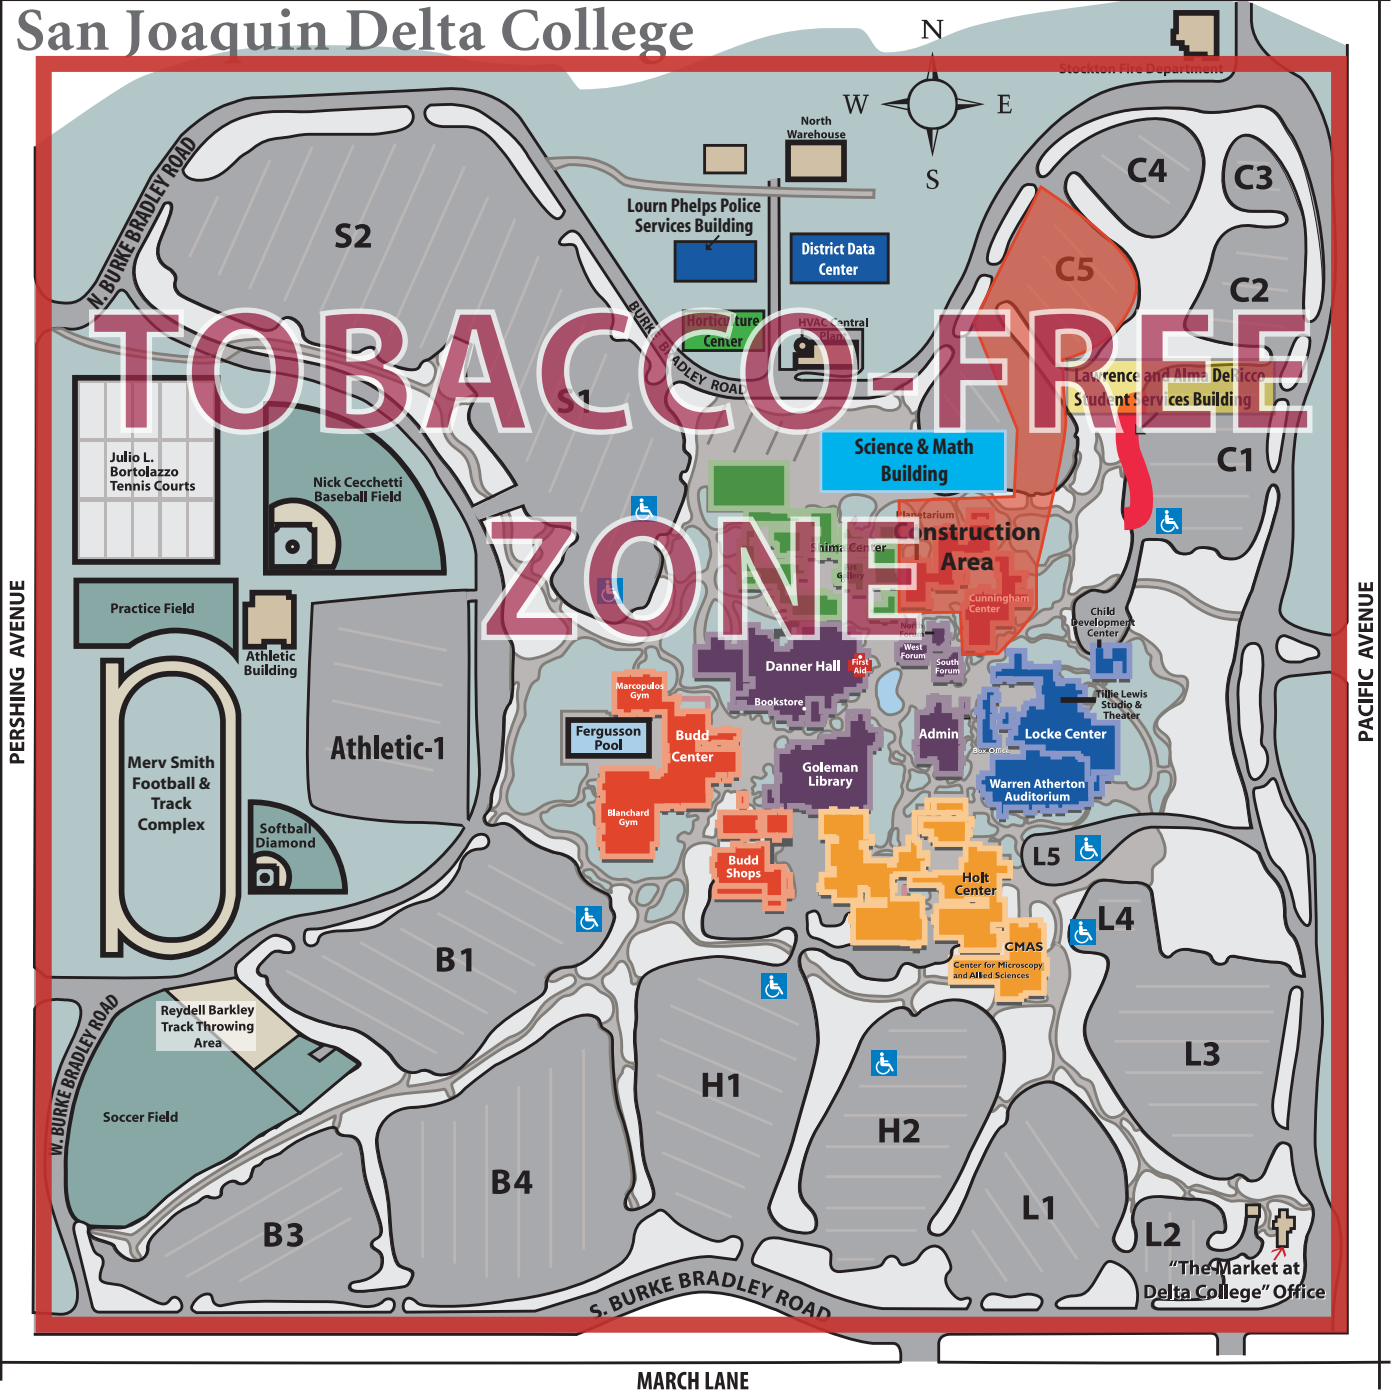

# TOBACCO-FREE ZONE

## CAMPUS MAP

San Joaquin Delta College

ROBINHOOD DRIVE

MARCH LANE