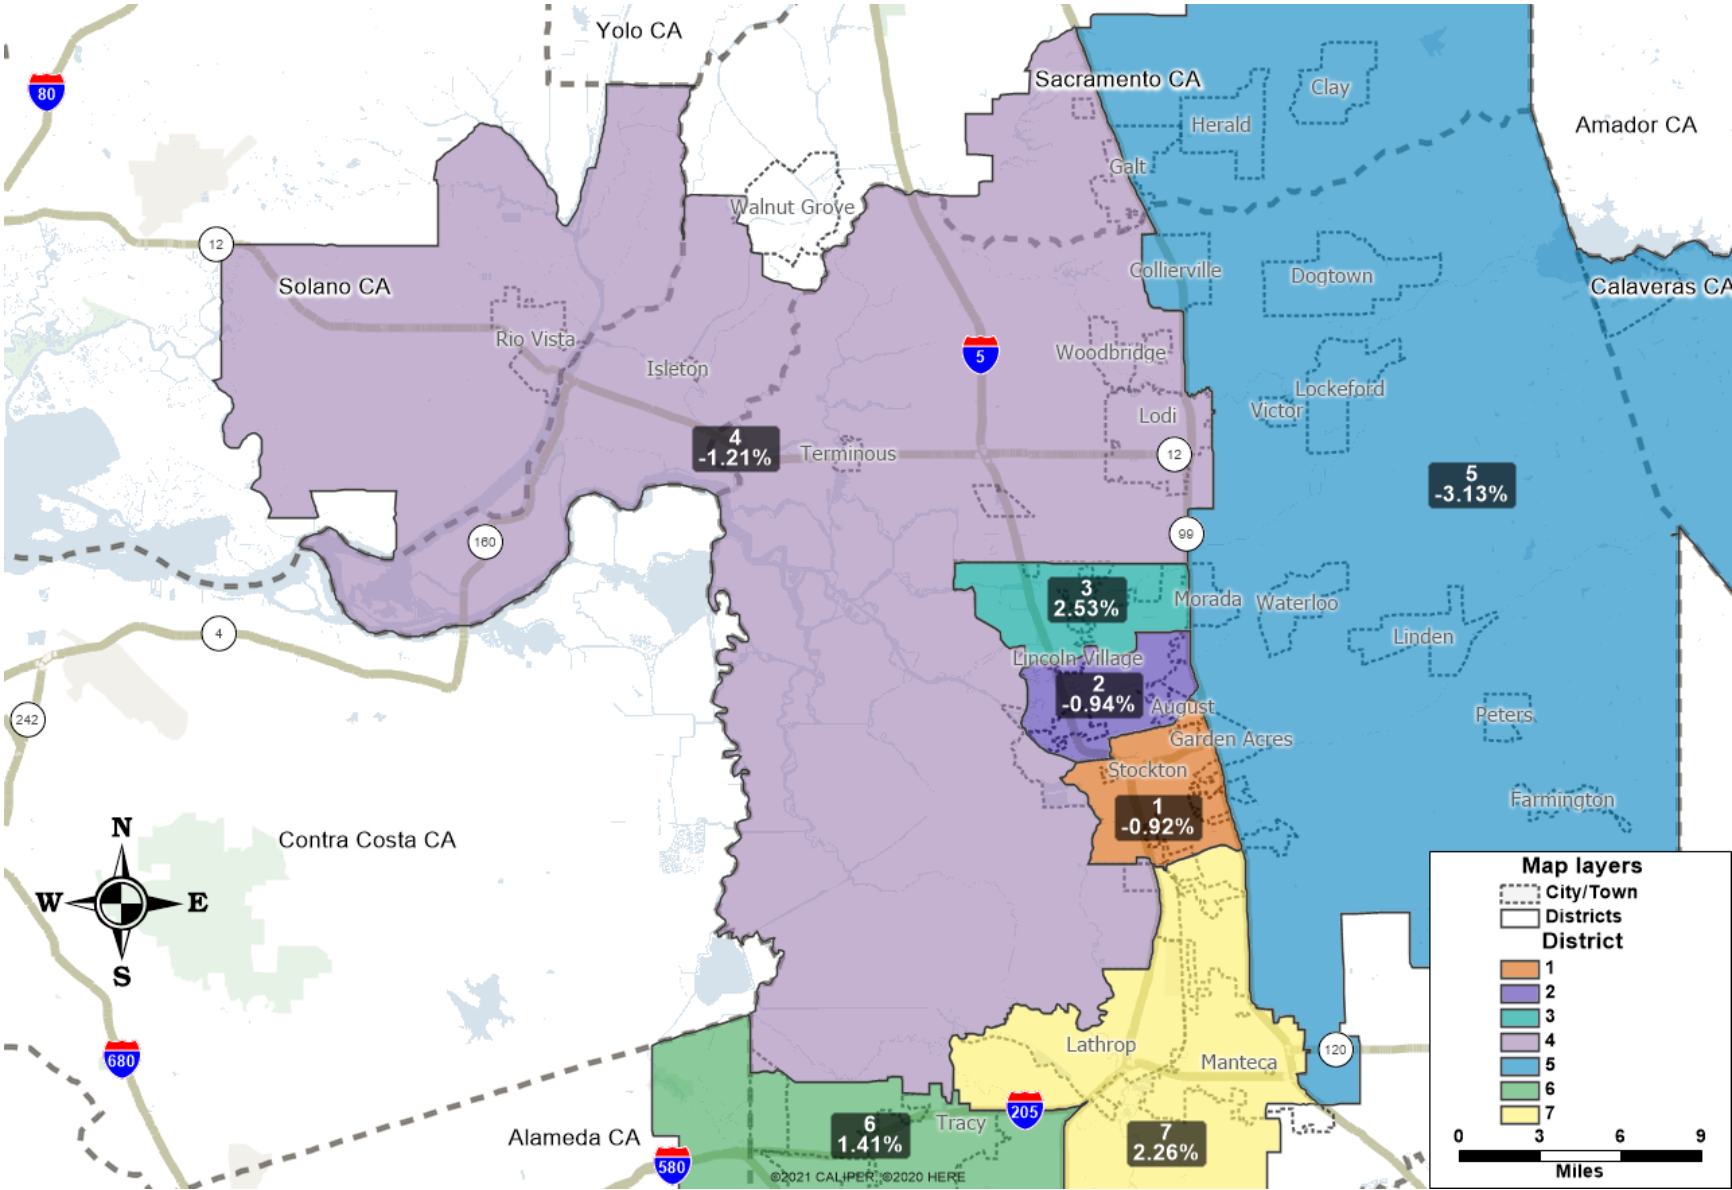

2
-0.94%

1
-0.92%

5
-3.13%

7
2.26%

4
-1.21%

San Joaquin Delta College
 Board of Trustees Redistricting
 February 24, 2022

San Joaquin Delta College
 Board of Trustees Redistricting
 February 24, 2022

San Joaquin Delta College
 Board of Trustees Redistricting
 February 24, 2022

San Joaquin Delta College
 Board of Trustees Redistricting
 February 24, 2022

San Joaquin Delta College
 Board of Trustees Redistricting
 February 24, 2022

San Joaquin Delta College
 Board of Trustees Redistricting
 February 24, 2022