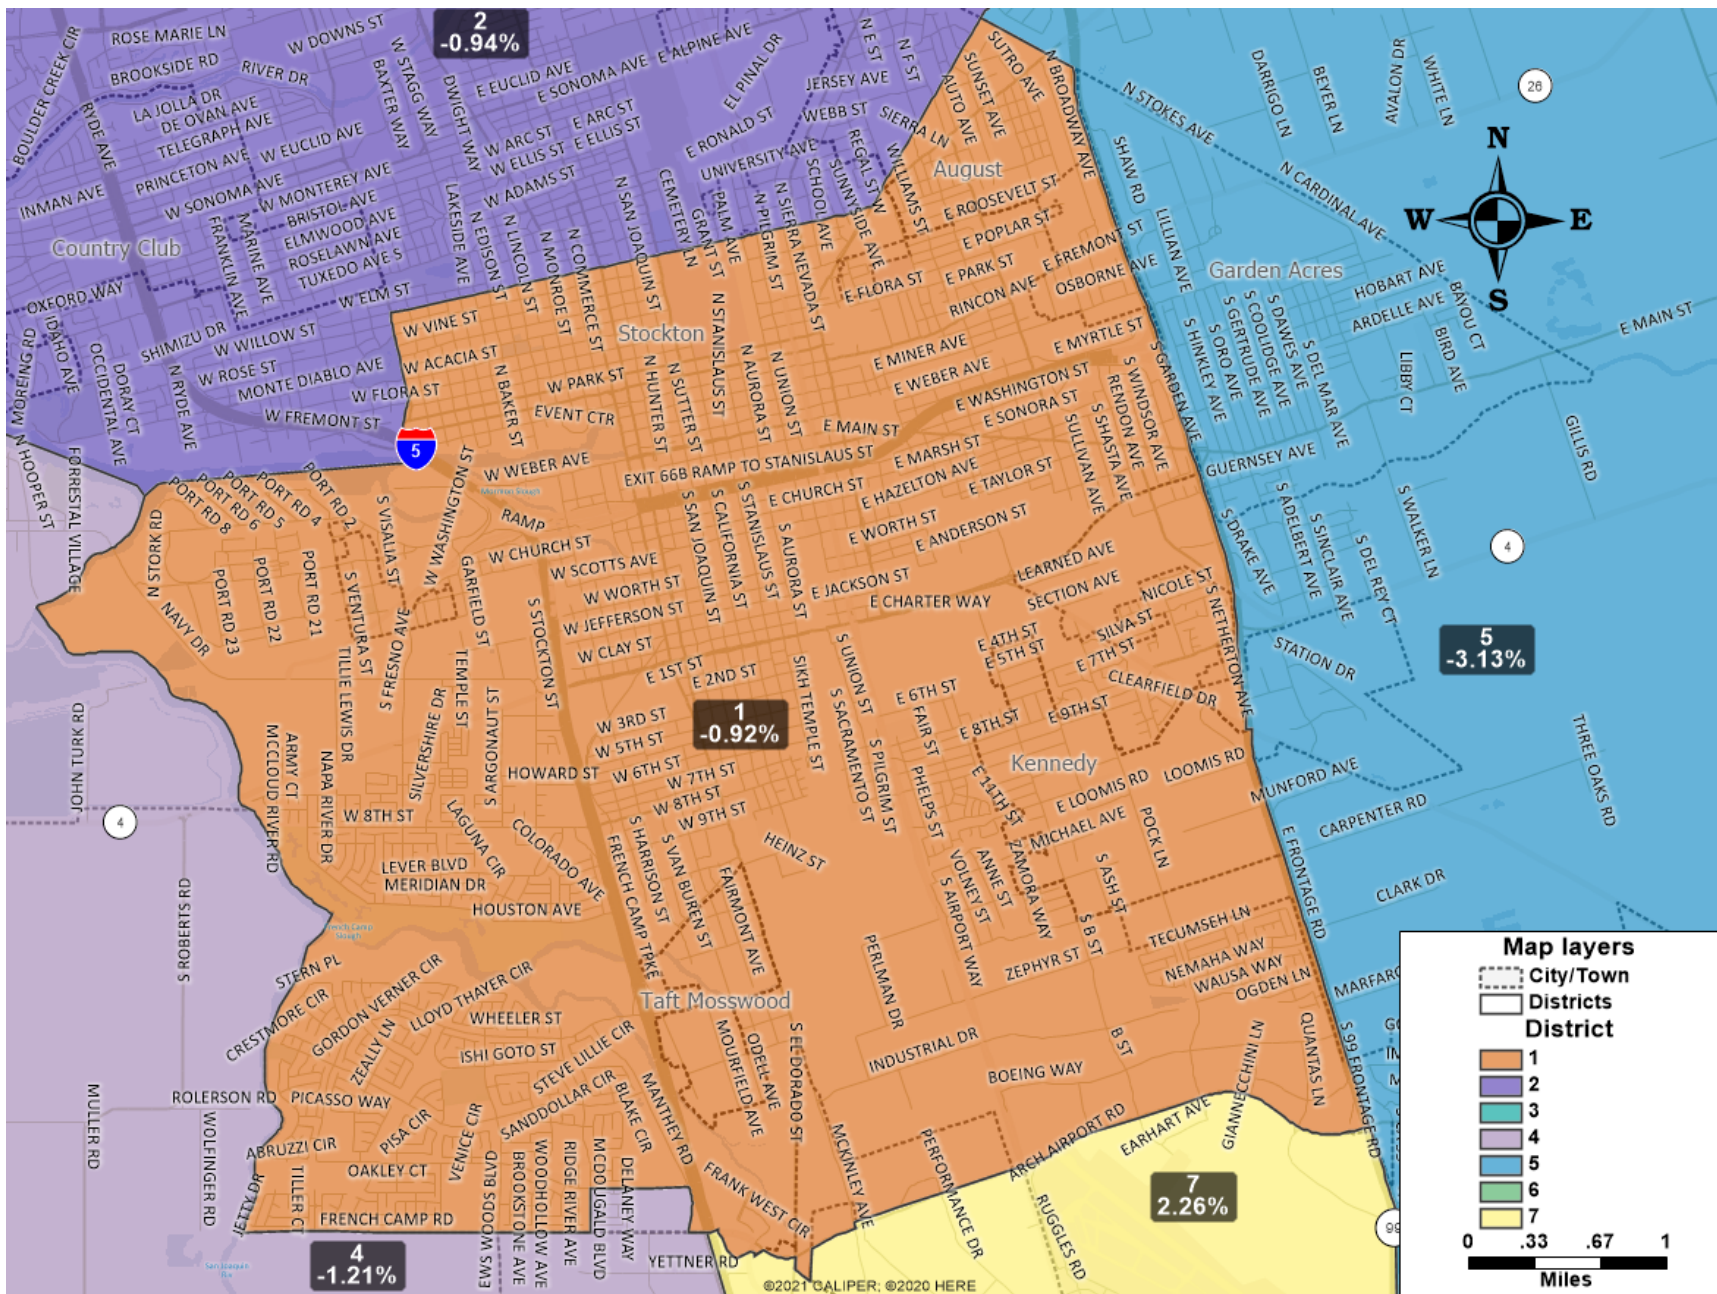

San Joaquin Delta College
 Board of Trustees Redistricting
 February 24, 2022

**San Joaquin Delta College District
 Final Trustee Areas
 February 25, 2022**

San Joaquin Delta College
 Board of Trustees Redistricting
 February 24, 2022

2
-0.94%

1
-0.92%

5
-3.13%

7
2.26%

4
-1.21%

San Joaquin Delta College
 Board of Trustees Redistricting
 February 24, 2022

San Joaquin Delta College
 Board of Trustees Redistricting
 February 24, 2022

San Joaquin Delta College
 Board of Trustees Redistricting
 February 24, 2022

San Joaquin Delta College
 Board of Trustees Redistricting
 February 24, 2022

San Joaquin Delta College
 Board of Trustees Redistricting
 February 24, 2022

San Joaquin Delta College
 Board of Trustees Redistricting
 February 24, 2022