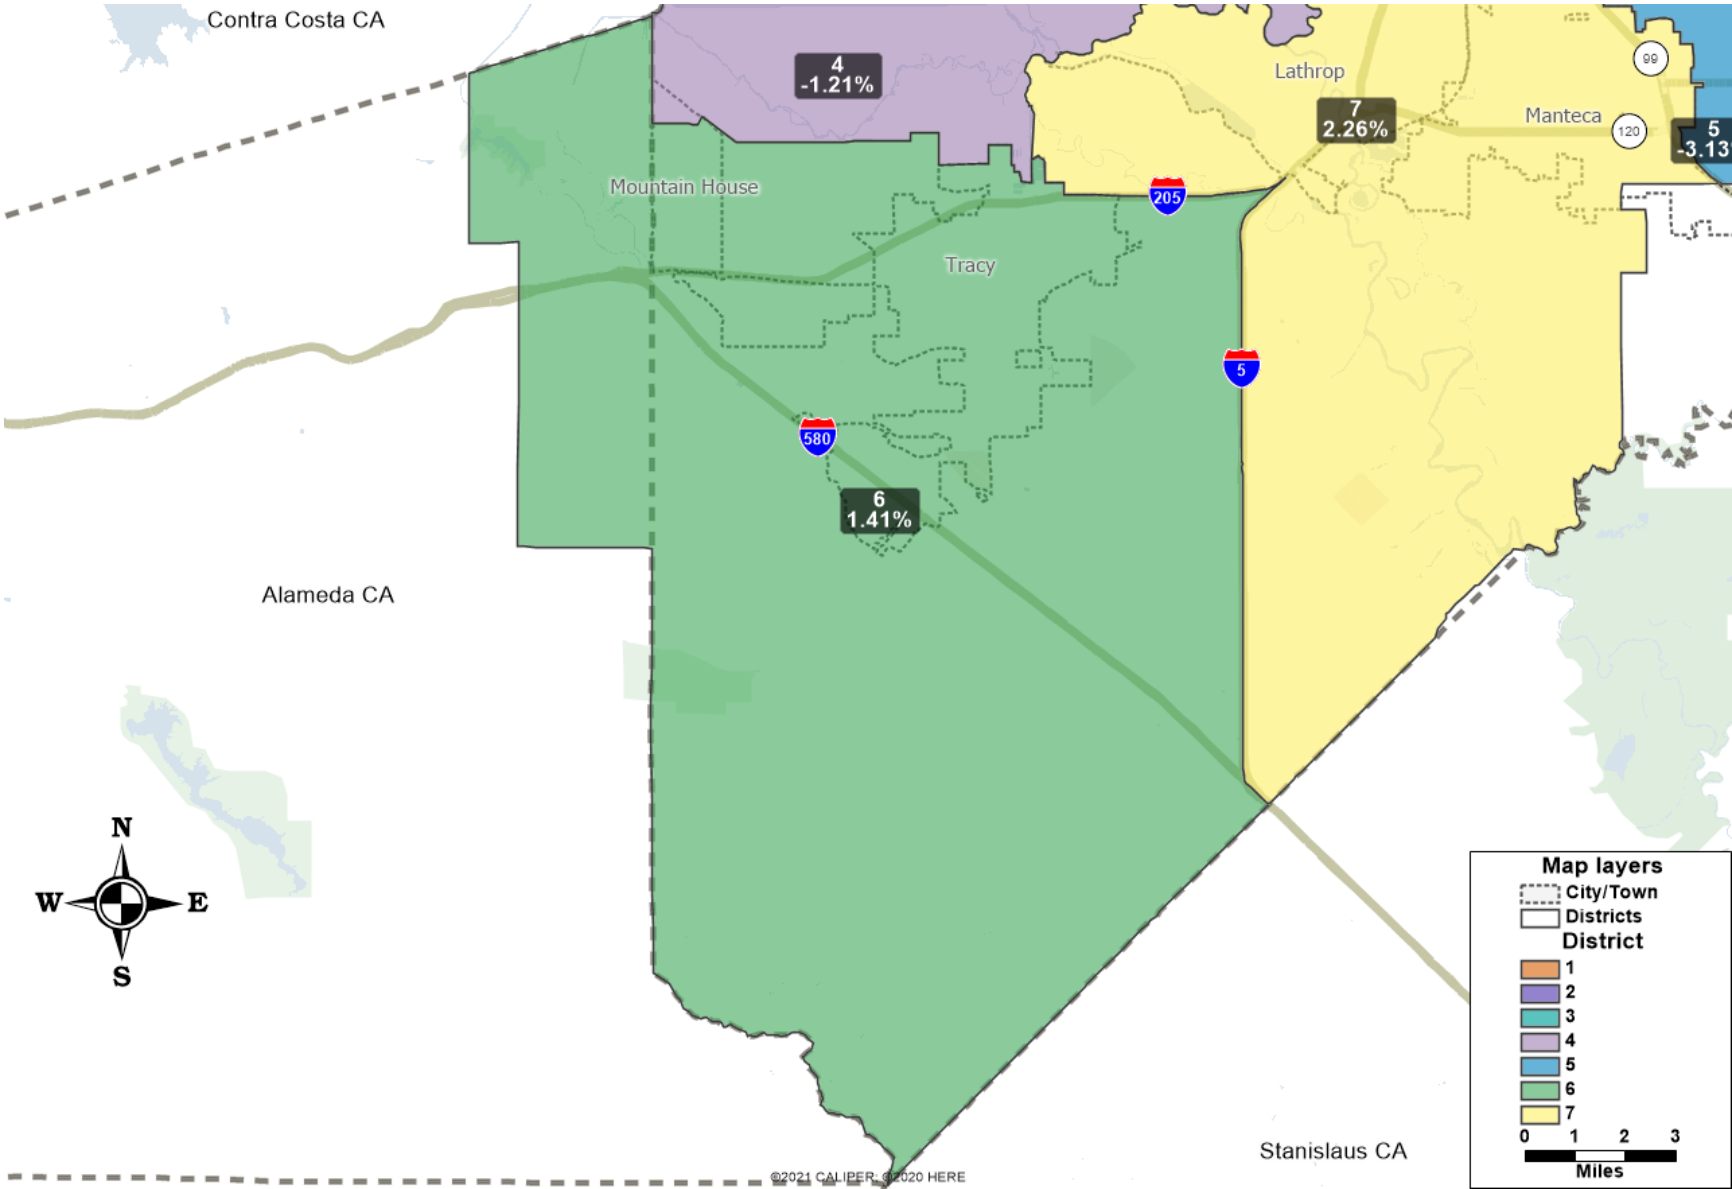

San Joaquin Delta College
 Board of Trustees Redistricting
 February 24, 2022

**San Joaquin Delta College District
 Final Trustee Areas
 February 25, 2022**

San Joaquin Delta College
 Board of Trustees Redistricting
 February 24, 2022

2
-0.94%

1
-0.92%

5
-3.13%

7
2.26%

4
-1.21%

San Joaquin Delta College
 Board of Trustees Redistricting
 February 24, 2022

San Joaquin Delta College
 Board of Trustees Redistricting
 February 24, 2022

San Joaquin Delta College
 Board of Trustees Redistricting
 February 24, 2022

San Joaquin Delta College
 Board of Trustees Redistricting
 February 24, 2022

San Joaquin Delta College
 Board of Trustees Redistricting
 February 24, 2022

San Joaquin Delta College
 Board of Trustees Redistricting
 February 24, 2022