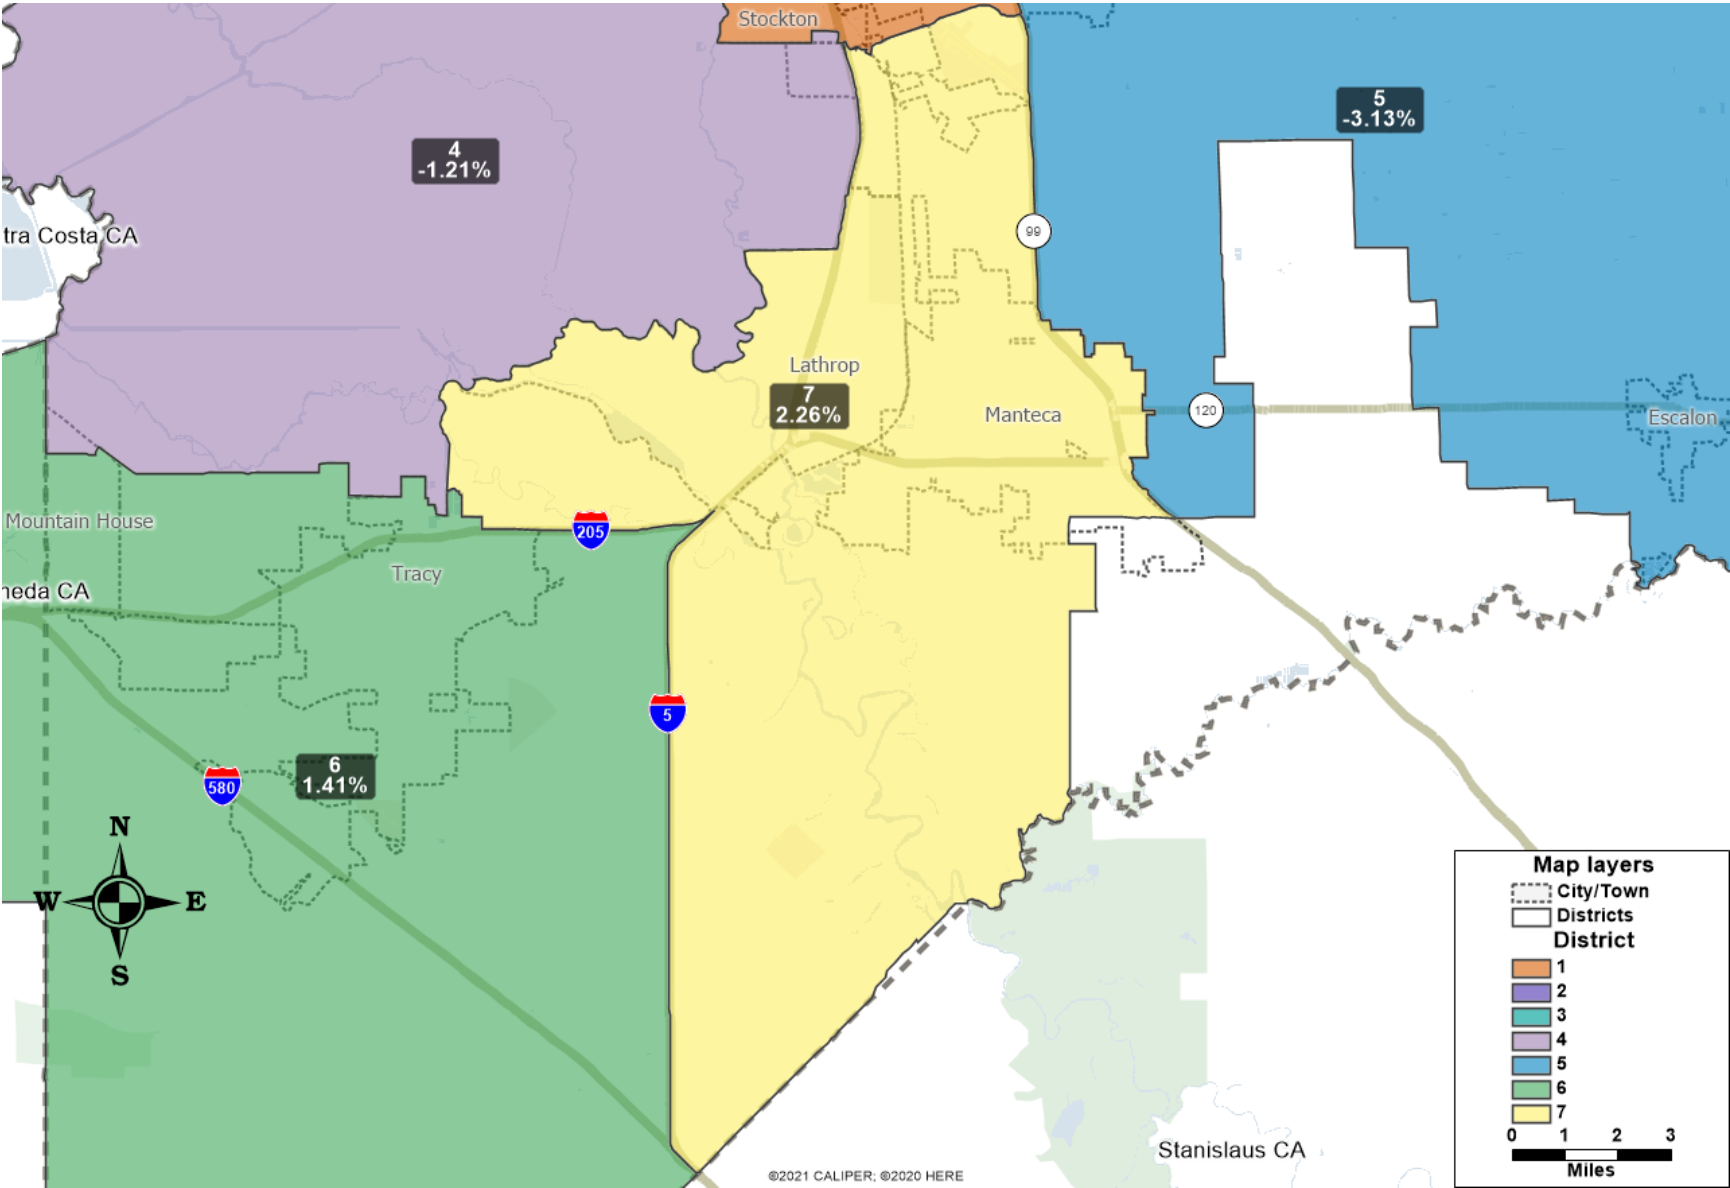

San Joaquin Delta College
Board of Trustees Redistricting
February 24, 2022