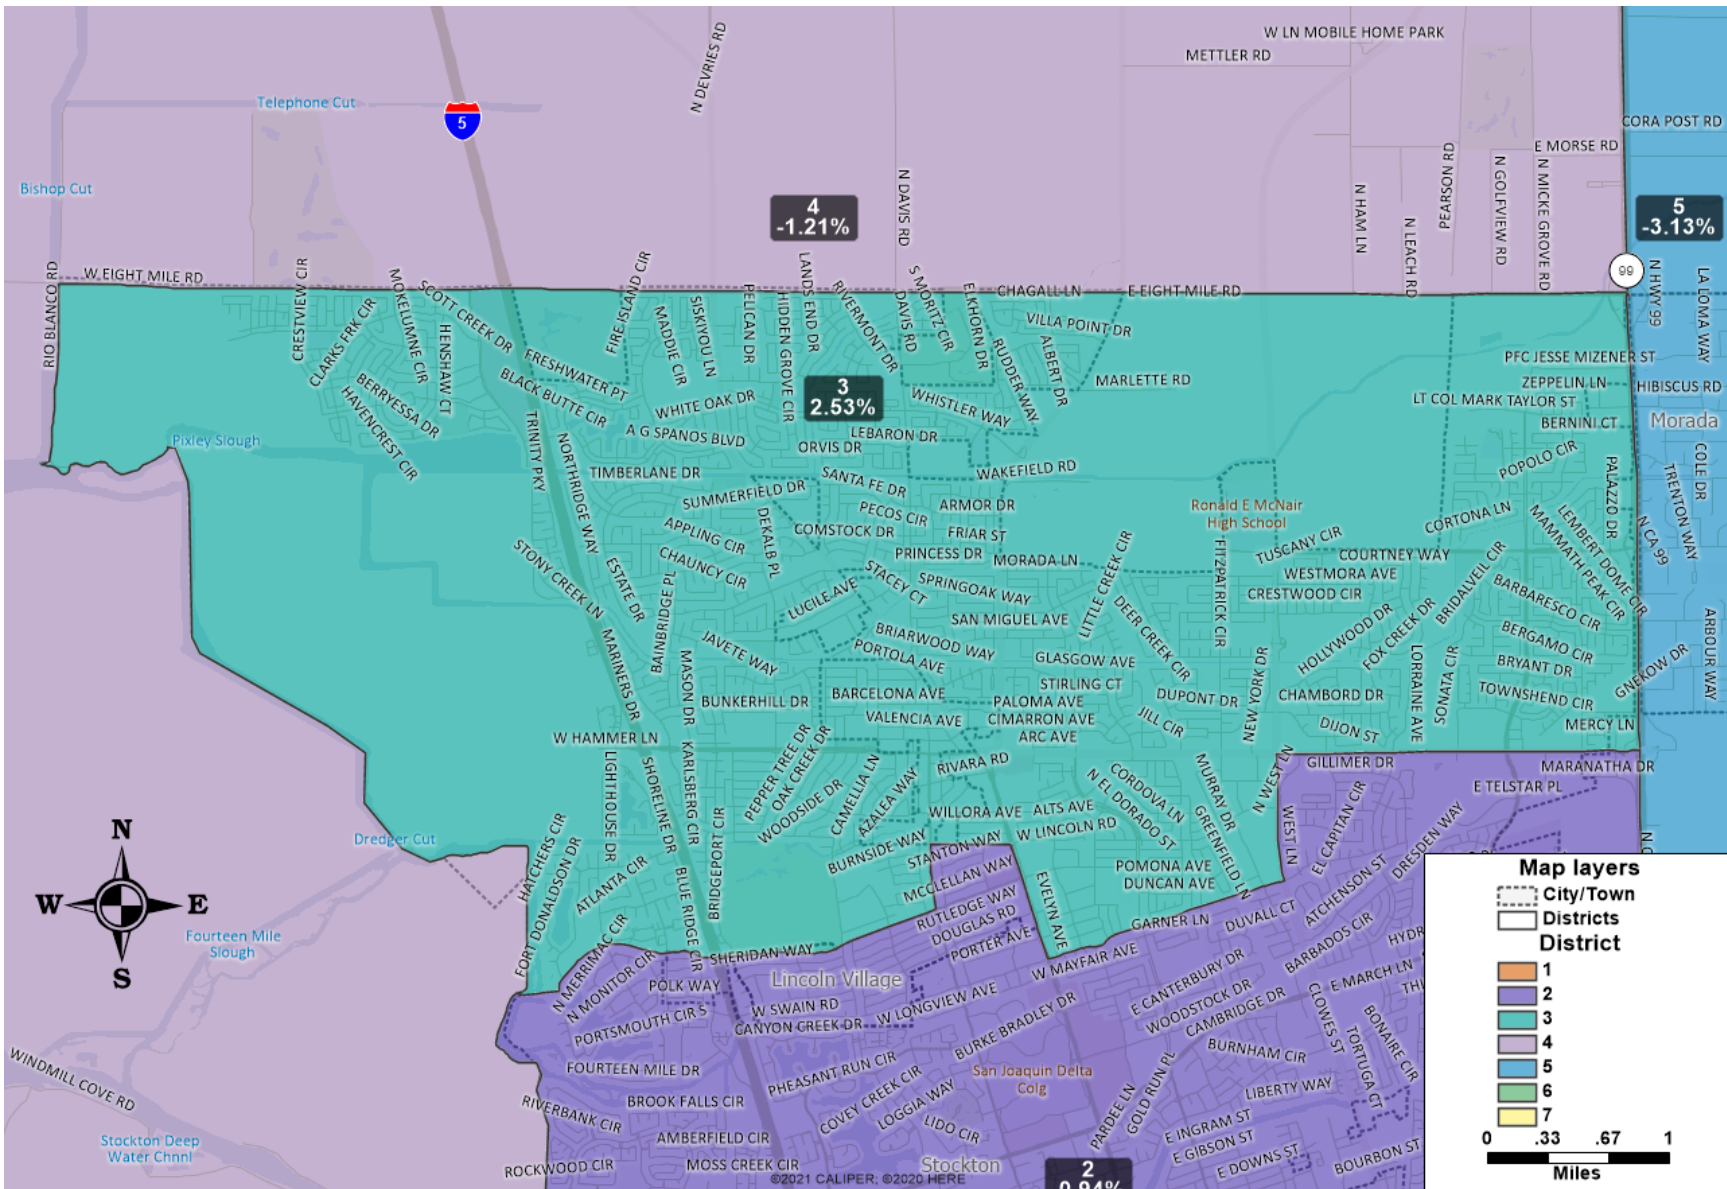

2
-0.94%

1
-0.92%

5
-3.13%

7
2.26%

4
-1.21%

San Joaquin Delta College
 Board of Trustees Redistricting
 February 24, 2022

San Joaquin Delta College
 Board of Trustees Redistricting
 February 24, 2022

San Joaquin Delta College
 Board of Trustees Redistricting
 February 24, 2022

San Joaquin Delta College
 Board of Trustees Redistricting
 February 24, 2022

San Joaquin Delta College
 Board of Trustees Redistricting
 February 24, 2022

San Joaquin Delta College
 Board of Trustees Redistricting
 February 24, 2022