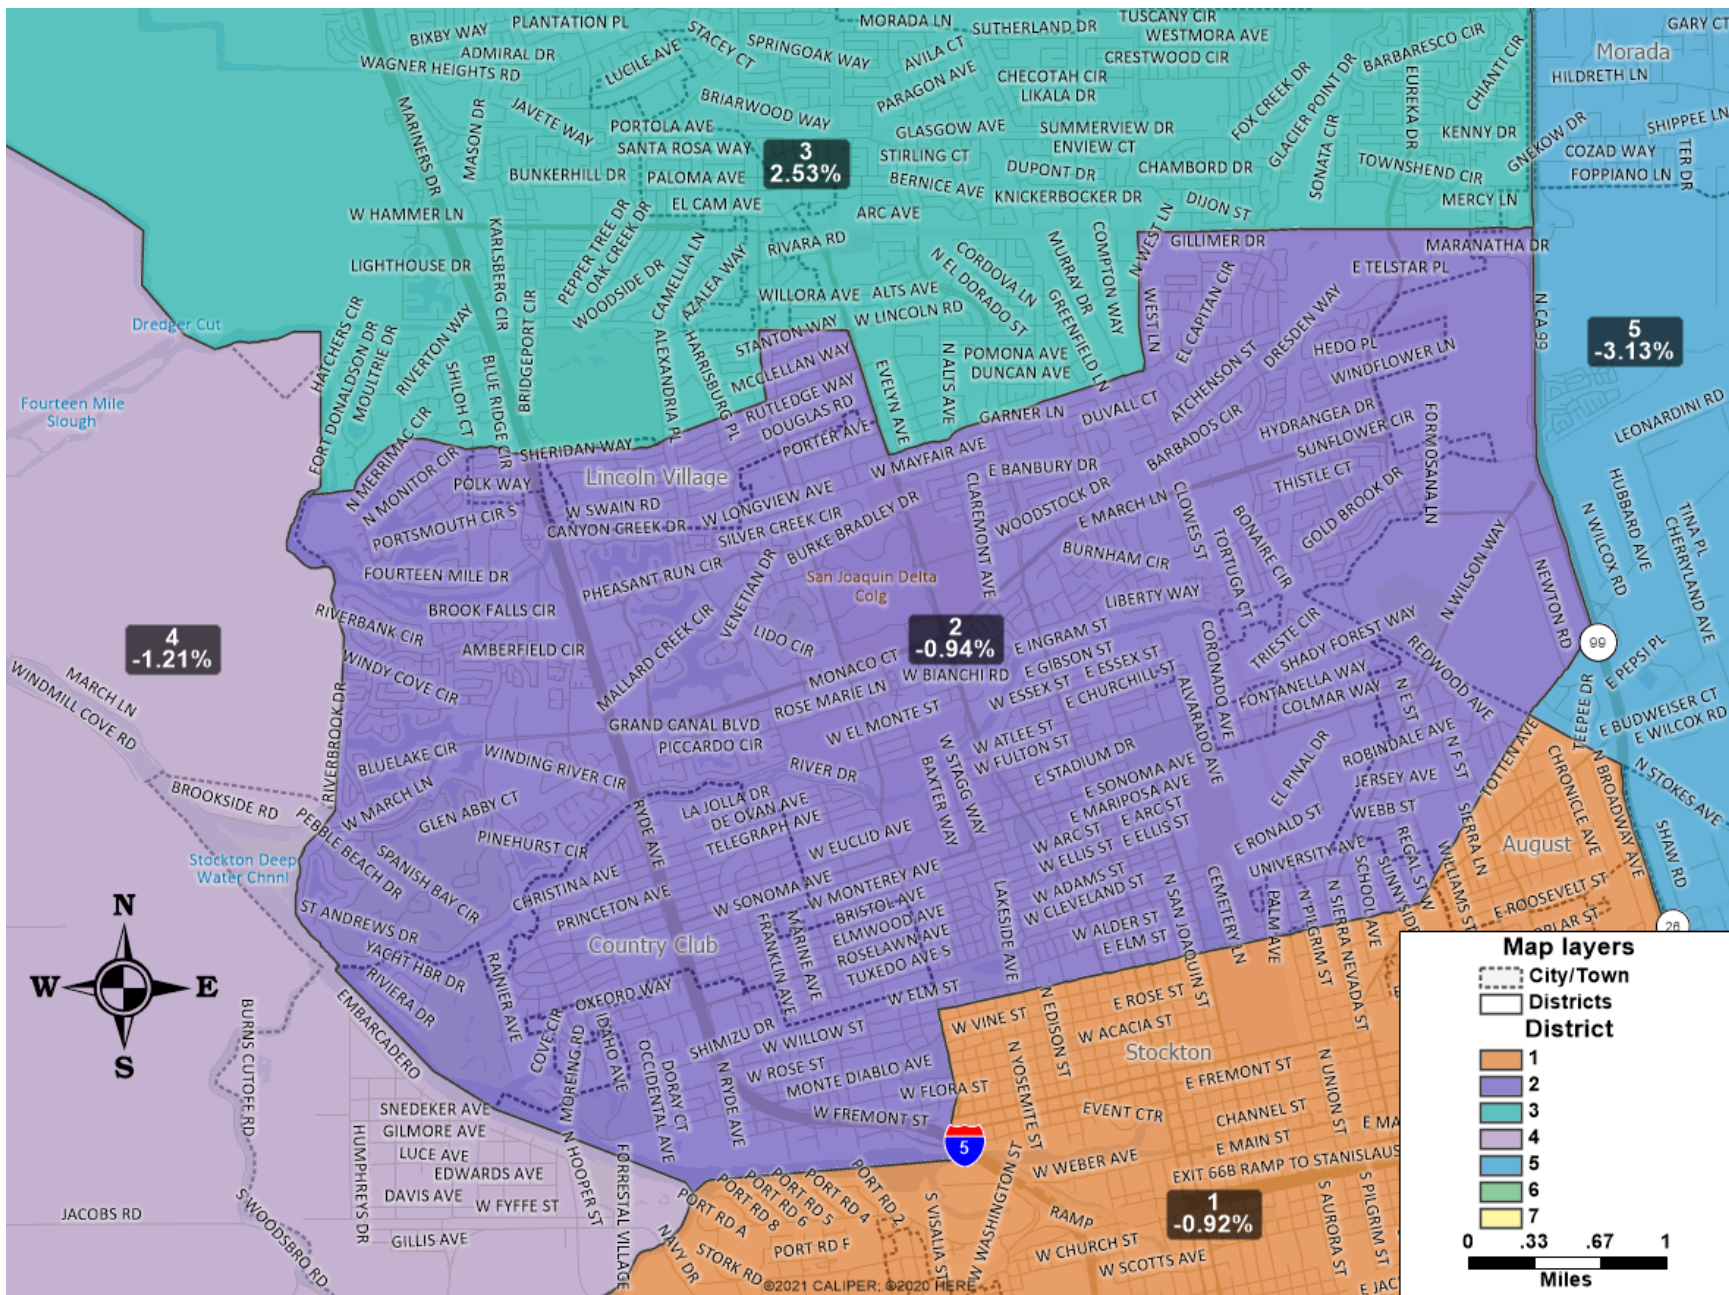

2
-0.94%

1
-0.92%

5
-3.13%

7
2.26%

4
-1.21%

San Joaquin Delta College
 Board of Trustees Redistricting
 February 24, 2022

San Joaquin Delta College
 Board of Trustees Redistricting
 February 24, 2022

San Joaquin Delta College
 Board of Trustees Redistricting
 February 24, 2022

San Joaquin Delta College
 Board of Trustees Redistricting
 February 24, 2022

San Joaquin Delta College
 Board of Trustees Redistricting
 February 24, 2022

San Joaquin Delta College
 Board of Trustees Redistricting
 February 24, 2022