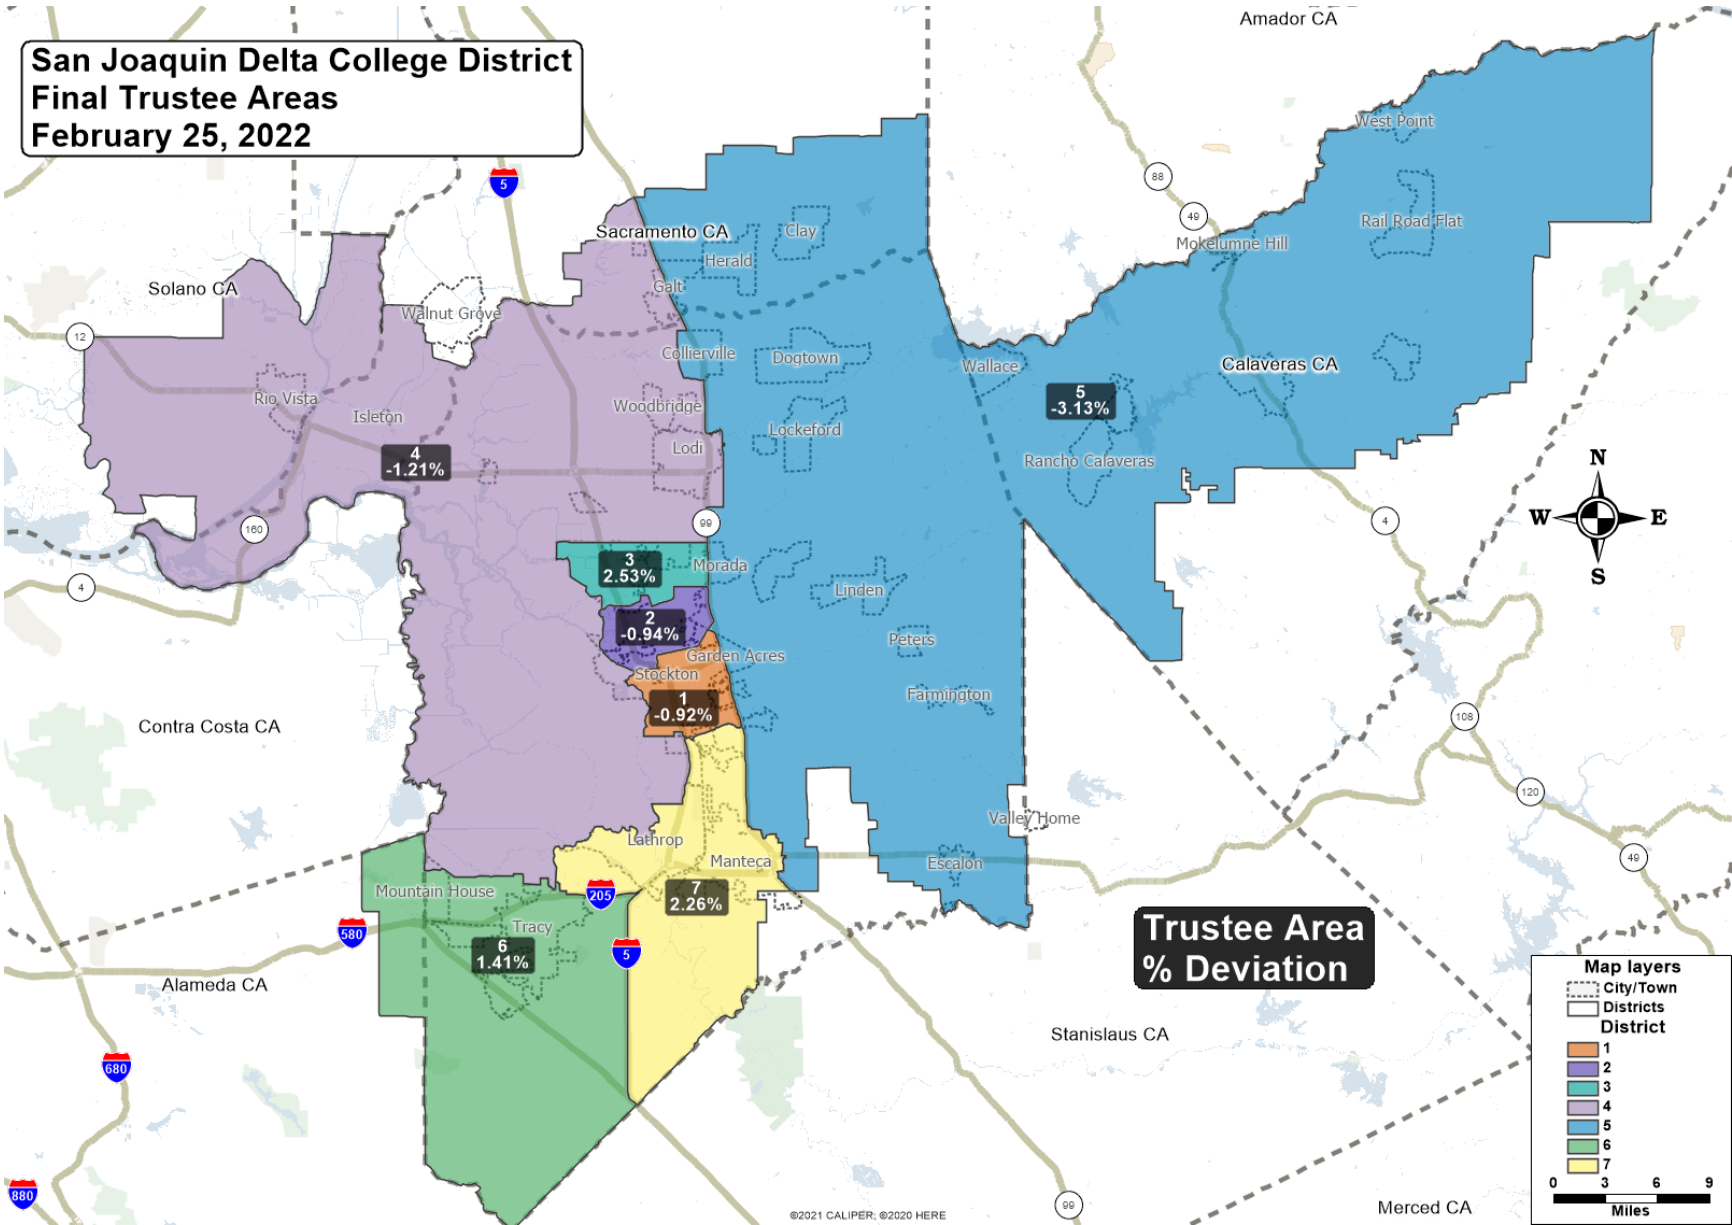

San Joaquin Delta College
 Board of Trustees Redistricting
 February 24, 2022

**San Joaquin Delta College District
 Final Trustee Areas
 February 25, 2022**

San Joaquin Delta College
 Board of Trustees Redistricting
 February 24, 2022

2
-0.94%

1
-0.92%

5
-3.13%

7
2.26%

4
-1.21%

San Joaquin Delta College
 Board of Trustees Redistricting
 February 24, 2022

San Joaquin Delta College
 Board of Trustees Redistricting
 February 24, 2022

San Joaquin Delta College
 Board of Trustees Redistricting
 February 24, 2022

San Joaquin Delta College
 Board of Trustees Redistricting
 February 24, 2022

San Joaquin Delta College
 Board of Trustees Redistricting
 February 24, 2022

San Joaquin Delta College
 Board of Trustees Redistricting
 February 24, 2022

©2021 CALIPER ©2020 HERE

San Joaquin Delta College
Board of Trustees Redistricting
February 24, 2022

San Joaquin Delta College
 Board of Trustees Redistricting
 February 24, 2022