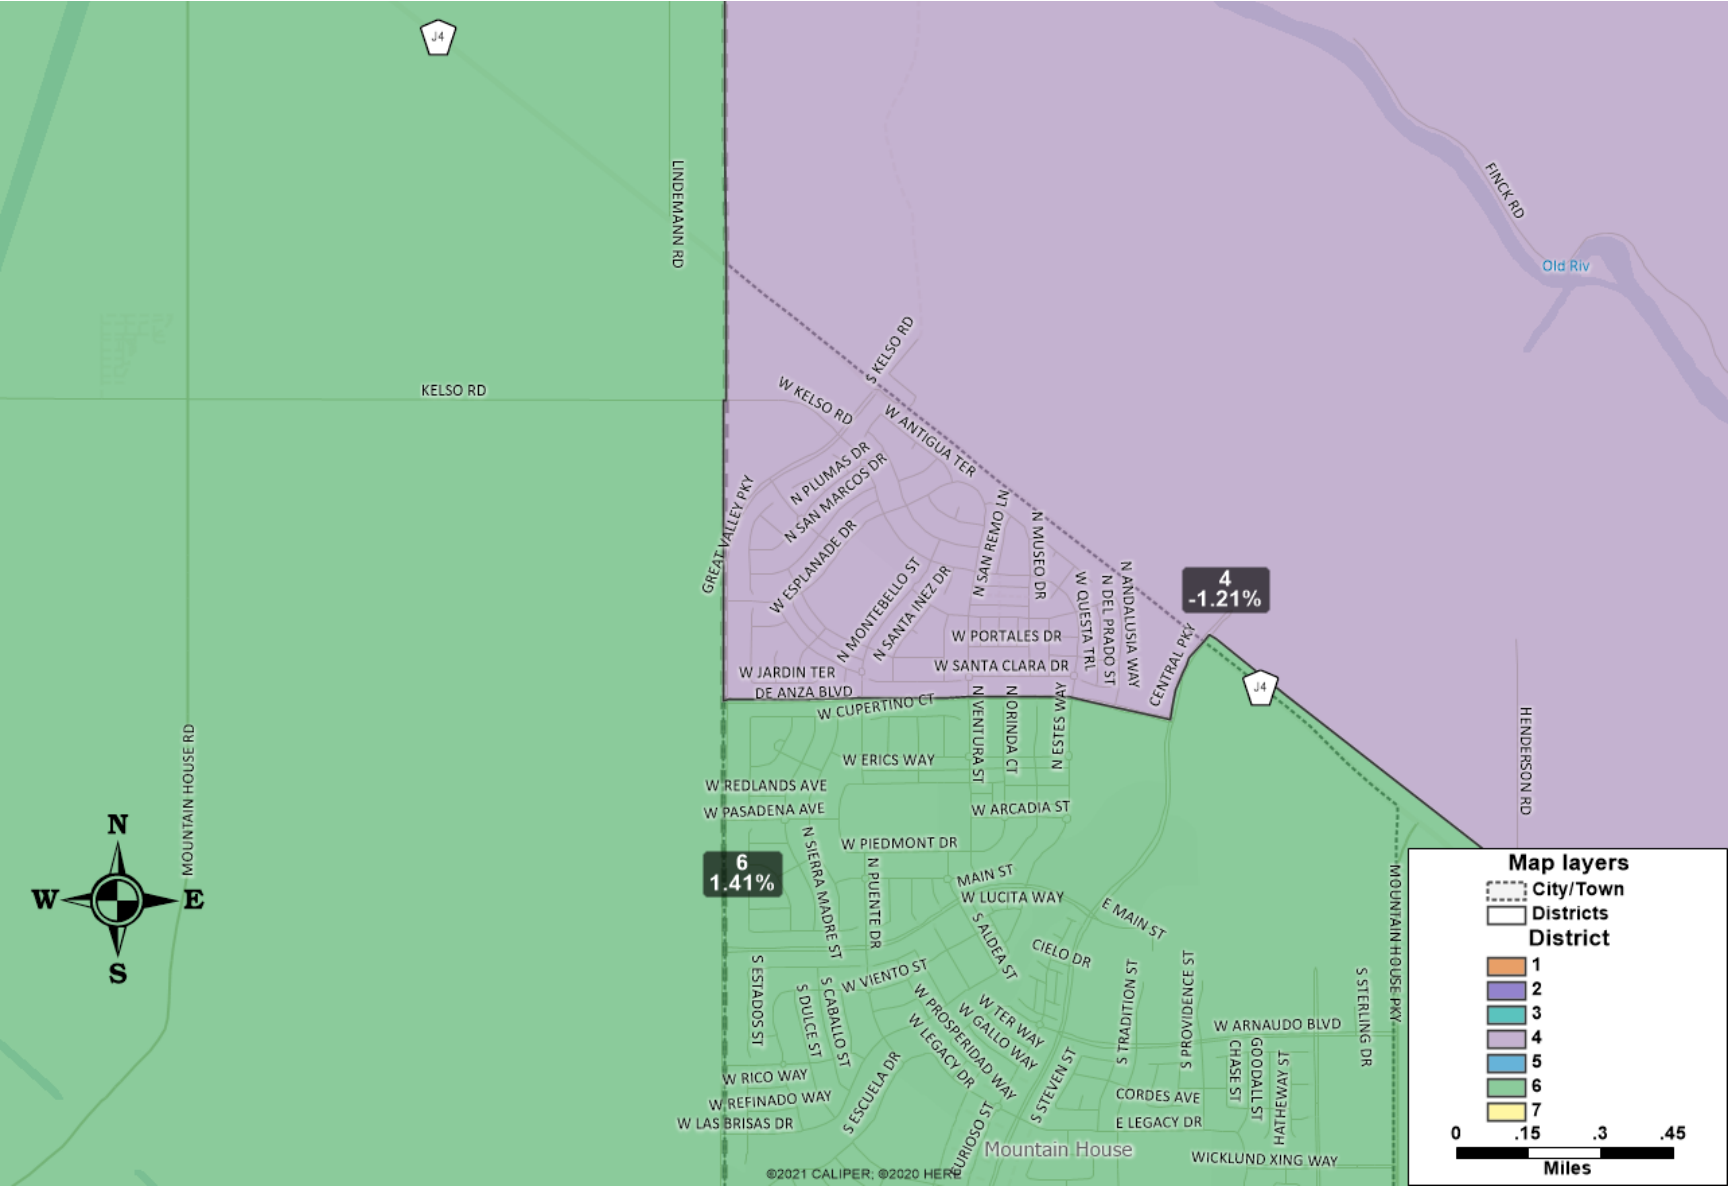

2
-0.94%

1
-0.92%

5
-3.13%

7
2.26%

4
-1.21%

San Joaquin Delta College
 Board of Trustees Redistricting
 February 24, 2022

San Joaquin Delta College
 Board of Trustees Redistricting
 February 24, 2022

San Joaquin Delta College
 Board of Trustees Redistricting
 February 24, 2022

San Joaquin Delta College
 Board of Trustees Redistricting
 February 24, 2022

San Joaquin Delta College
 Board of Trustees Redistricting
 February 24, 2022

San Joaquin Delta College
 Board of Trustees Redistricting
 February 24, 2022