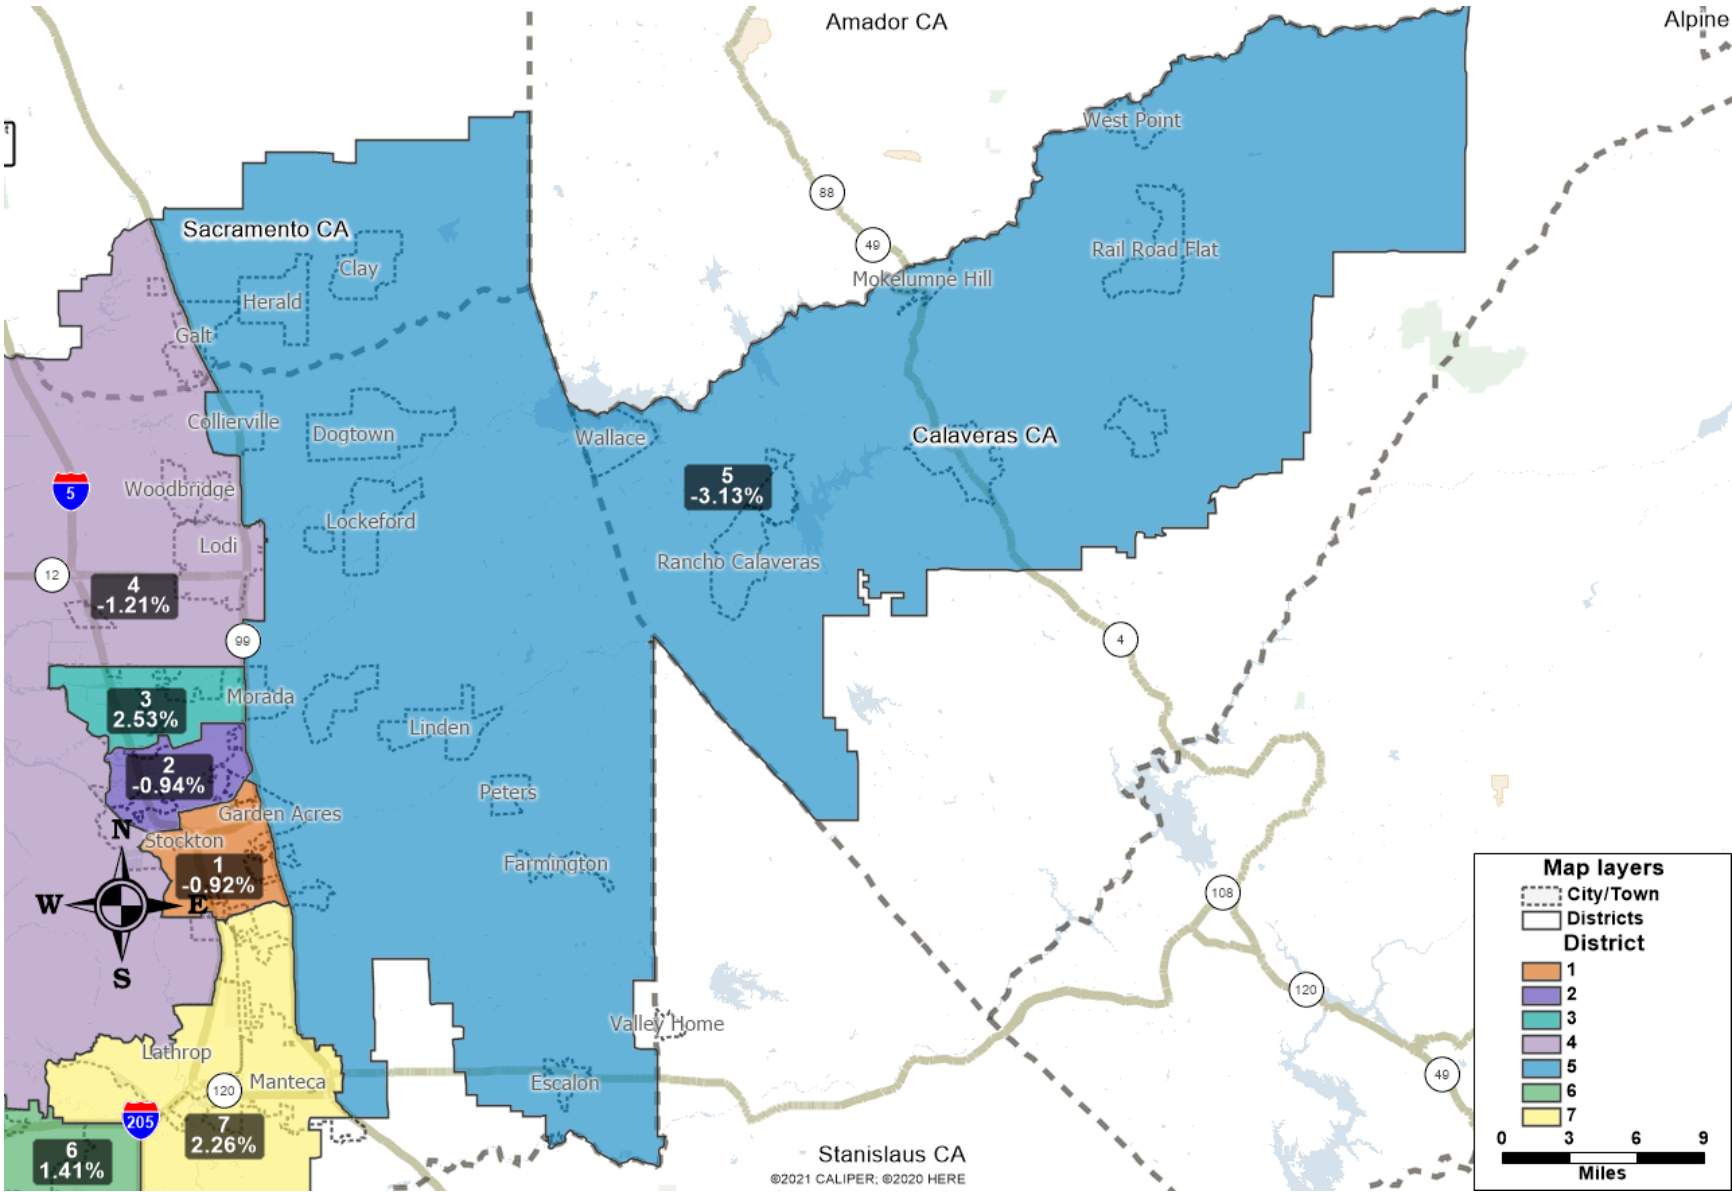

2
-0.94%

1
-0.92%

5
-3.13%

7
2.26%

4
-1.21%

San Joaquin Delta College
 Board of Trustees Redistricting
 February 24, 2022

San Joaquin Delta College
 Board of Trustees Redistricting
 February 24, 2022

San Joaquin Delta College
 Board of Trustees Redistricting
 February 24, 2022

San Joaquin Delta College
 Board of Trustees Redistricting
 February 24, 2022

San Joaquin Delta College
 Board of Trustees Redistricting
 February 24, 2022

San Joaquin Delta College
 Board of Trustees Redistricting
 February 24, 2022