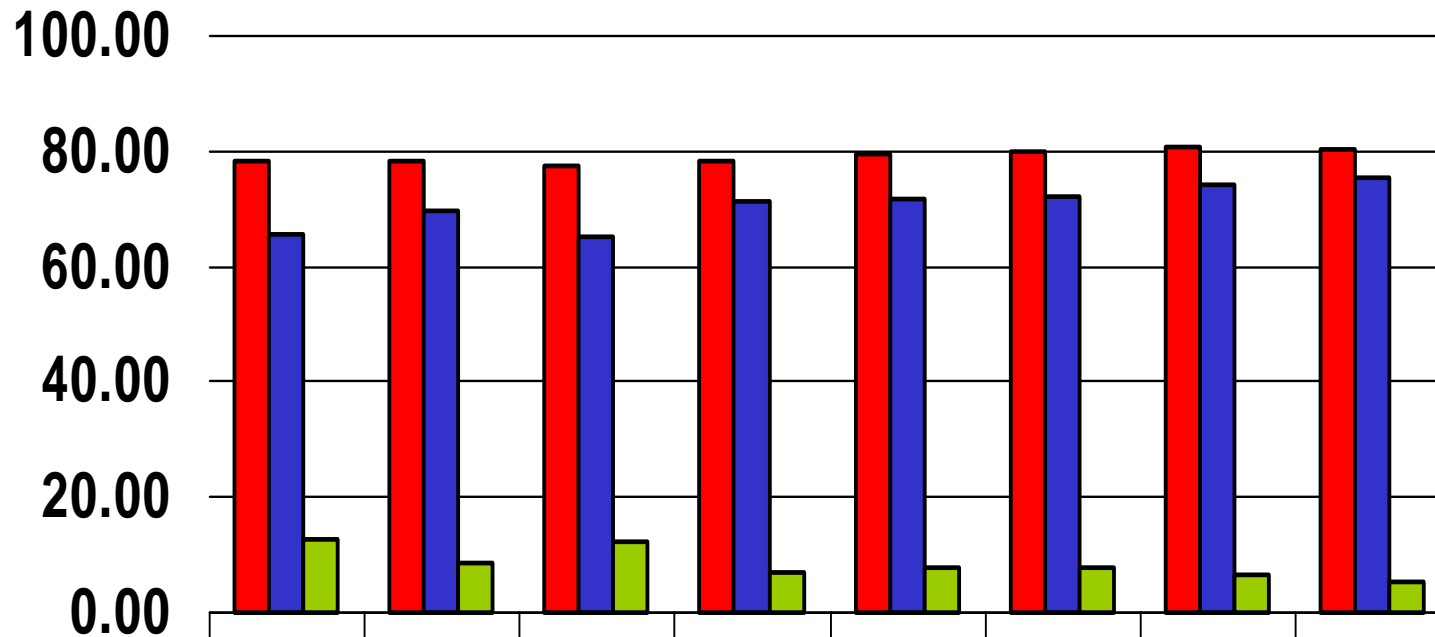

Internet Enrollment 2000 - 2007

Internet Course Enrollments as Part of Total Course Enrollments 2000 - 2007

**Internet Enrollment
by Students' City of Residence
2006 - 2007**

**61% of
enrolled are
between
20 - 34
years age.**

**71% are
women.**

Total Enrolled 18,316

Retention in Internet Compared to All 1999 - 2007

	99-00	00-01	01-02	02-03	03-04	04-05	05 - 06	06 - 07
■ All	78.20	78.39	77.53	78.29	79.44	80.04	80.66	80.41
■ Internet	65.56	69.82	65.18	71.41	71.67	72.13	74.18	75.23
■ Difference	12.64	8.57	12.35	6.88	7.77	7.91	6.48	5.18