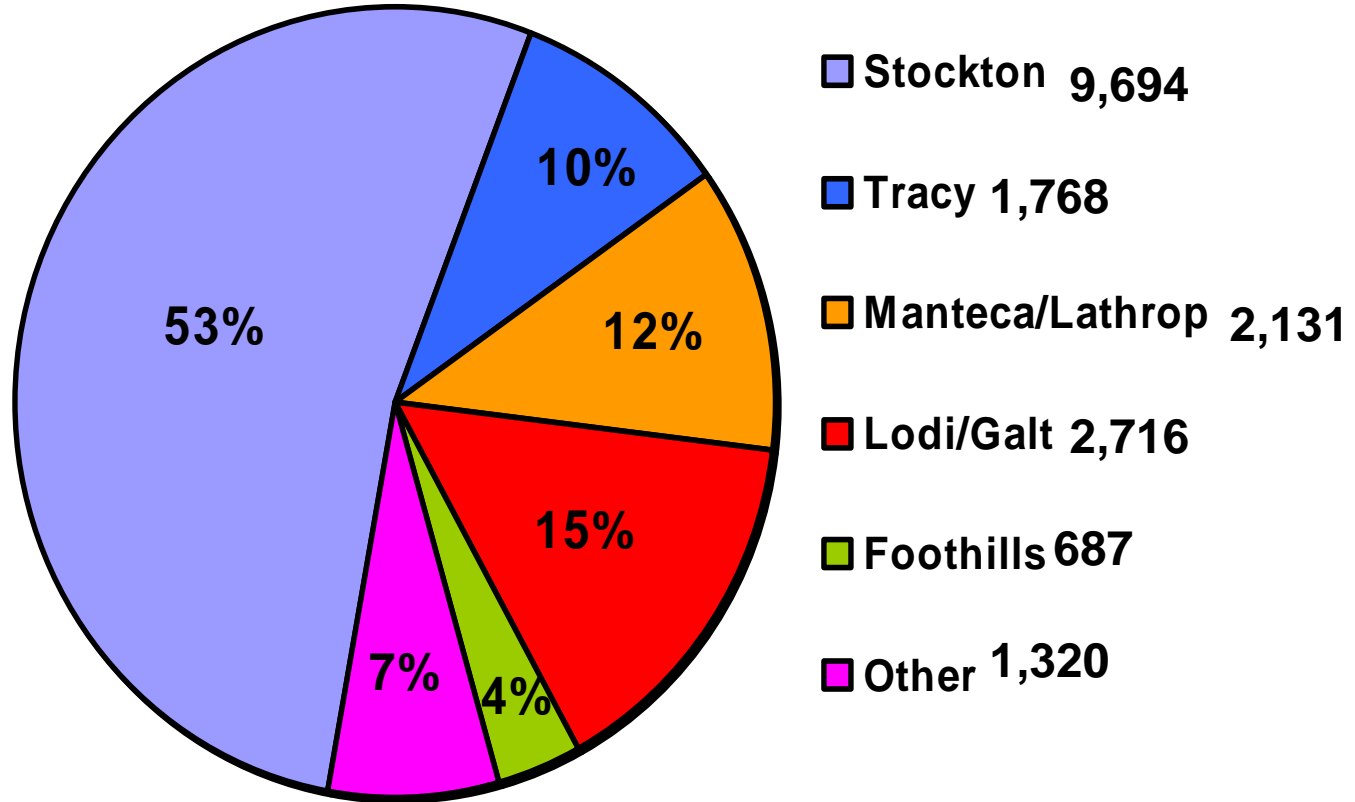

Internet Enrollment 2000 - 2007

Internet Course Enrollments as Part of Total Course Enrollments 2000 - 2007

**Internet Enrollment
by Students' City of Residence
2006 - 2007**

**61% of
enrolled are
between
20 - 34
years age.**

**71% are
women.**

Total Enrolled 18,316

Retention in Internet Compared to All 1999 - 2007

	99-00	00-01	01-02	02-03	03-04	04-05	05 - 06	06 - 07
■ All	78.20	78.39	77.53	78.29	79.44	80.04	80.66	80.41
■ Internet	65.56	69.82	65.18	71.41	71.67	72.13	74.18	75.23
■ Difference	12.64	8.57	12.35	6.88	7.77	7.91	6.48	5.18