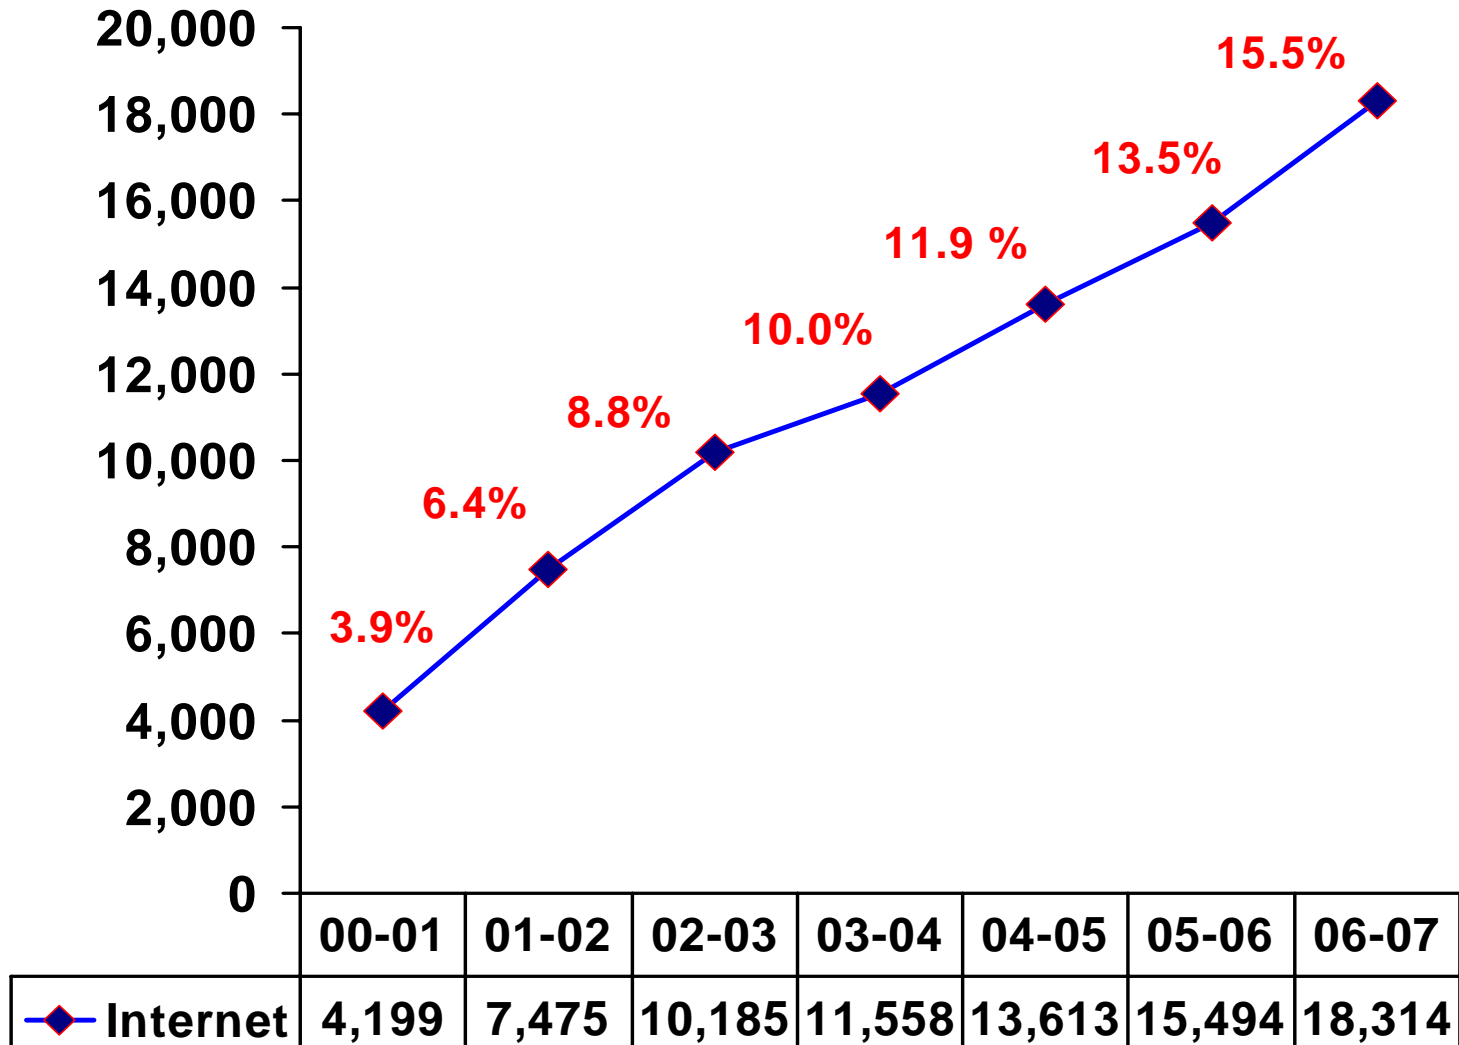

Internet Enrollment 2000 - 2007

Internet Course Enrollments as Part of Total Course Enrollments 2000 - 2007

**Internet Enrollment
by Students' City of Residence
2006 - 2007**

**61% of
enrolled are
between
20 - 34
years age.**

**71% are
women.**

Total Enrolled 18,316

Retention in Internet Compared to All 1999 - 2007

	99-00	00-01	01-02	02-03	03-04	04-05	05 - 06	06 - 07
■ All	78.20	78.39	77.53	78.29	79.44	80.04	80.66	80.41
■ Internet	65.56	69.82	65.18	71.41	71.67	72.13	74.18	75.23
■ Difference	12.64	8.57	12.35	6.88	7.77	7.91	6.48	5.18