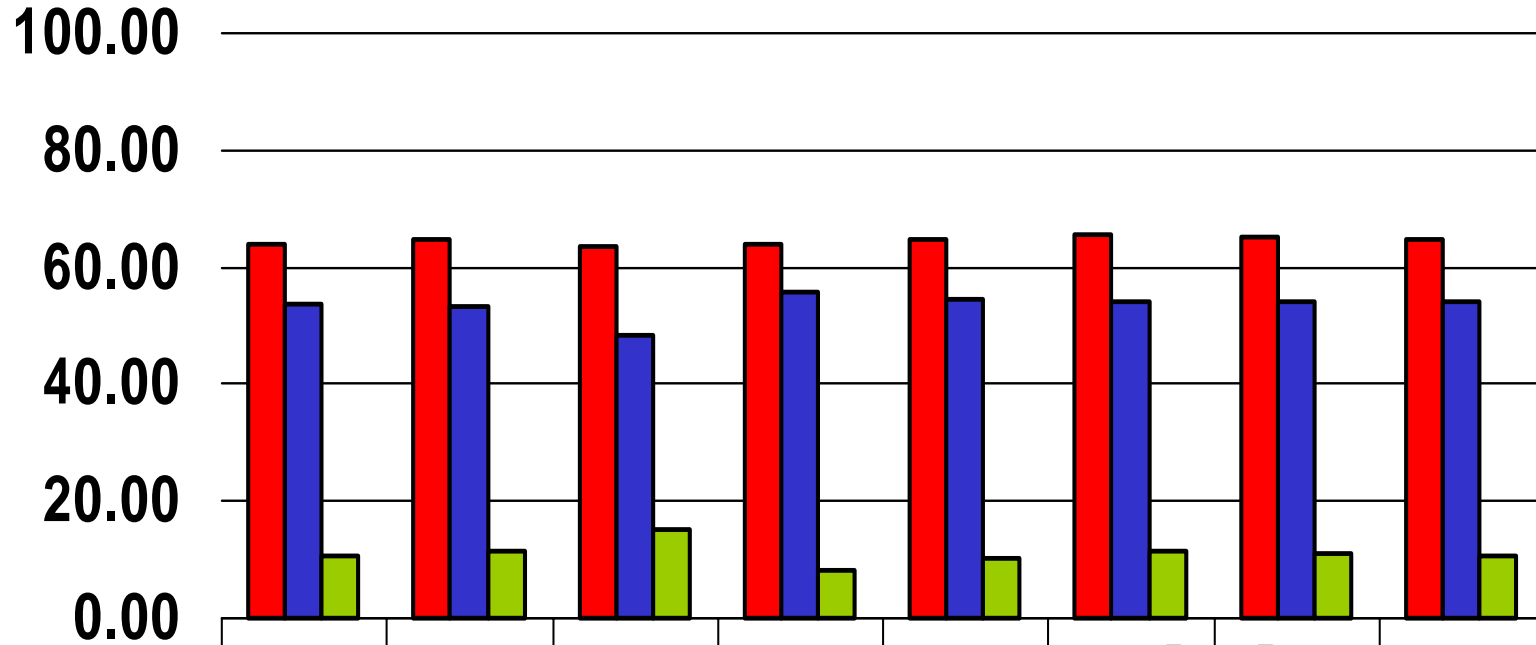

Internet Enrollment 2000 - 2007

Internet Course Enrollments as Part of Total Course Enrollments 2000 - 2007

**Internet Enrollment
by Students' City of Residence
2006 - 2007**

**61% of
enrolled are
between
20 - 34
years age.**

**71% are
women.**

Total Enrolled 18,316

Retention in Internet Compared to All 1999 - 2007

	99-00	00-01	01-02	02-03	03-04	04-05	05 - 06	06 - 07
■ All	78.20	78.39	77.53	78.29	79.44	80.04	80.66	80.41
■ Internet	65.56	69.82	65.18	71.41	71.67	72.13	74.18	75.23
■ Difference	12.64	8.57	12.35	6.88	7.77	7.91	6.48	5.18

Success in Internet Compared to All 1999 - 2007

	99-00	00-01	01-02	02-03	03-04	04-05	05 - 06	06 - 07
■ All	64.12	64.80	63.56	64.01	64.61	65.63	65.13	64.84
■ Internet	53.54	53.42	48.49	55.62	54.37	54.07	54.03	54.27
■ Difference	10.58	11.38	15.07	8.39	10.24	11.56	11.10	10.57