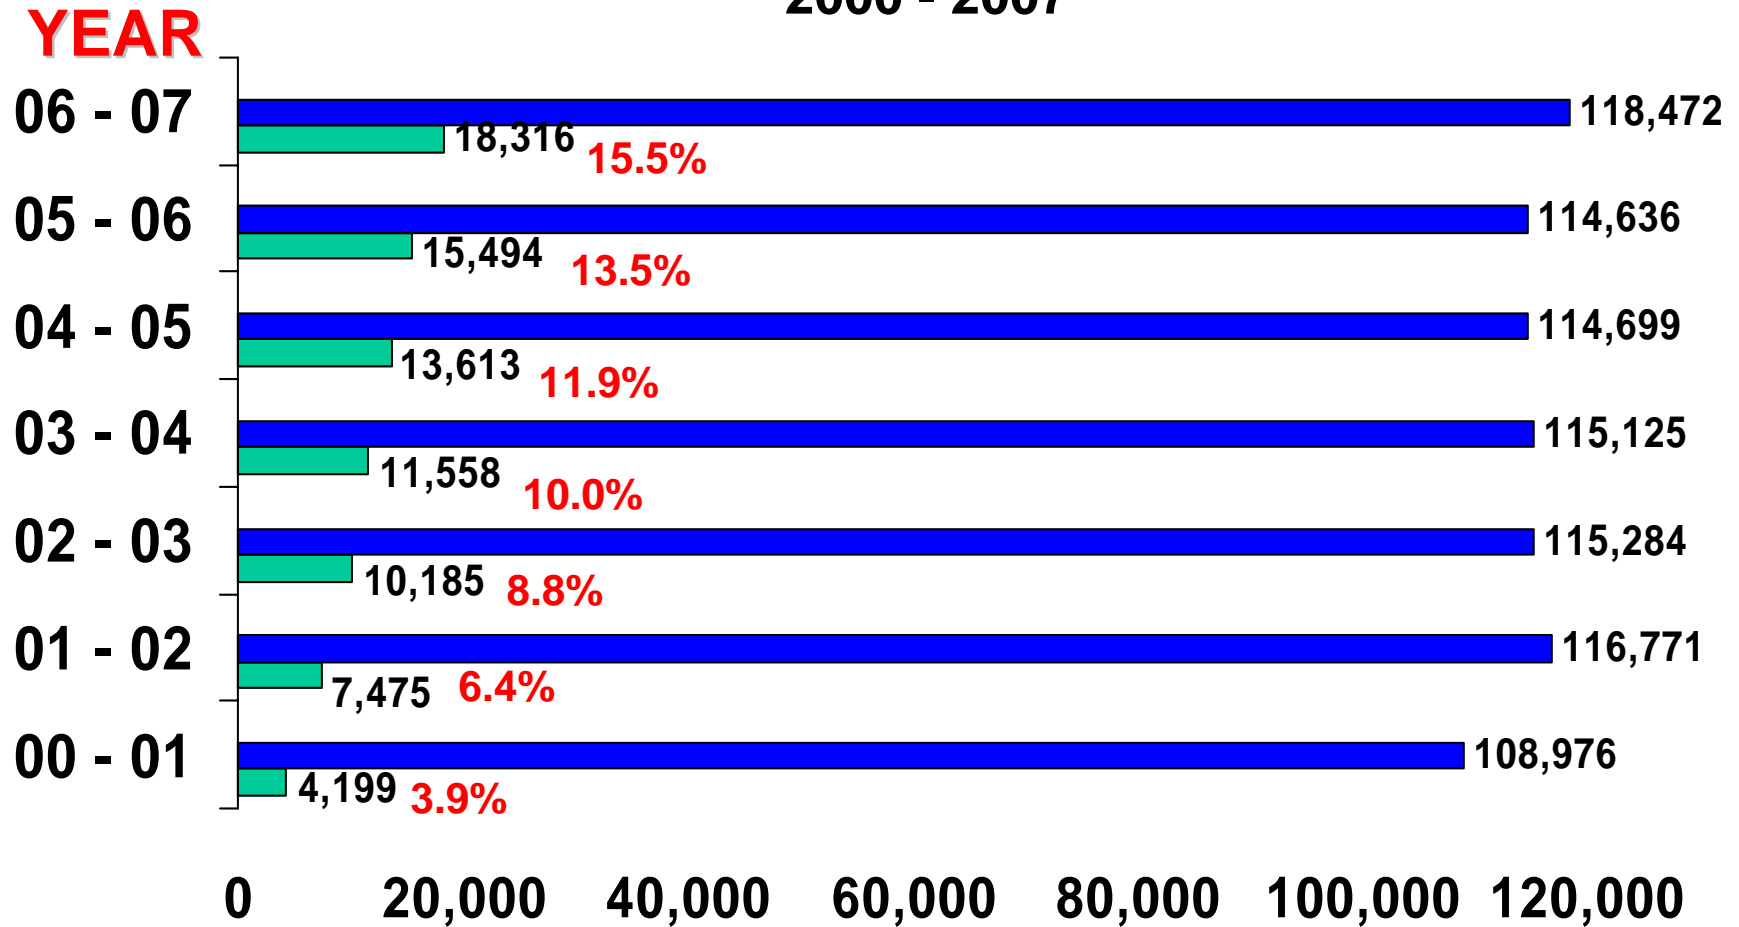

Internet Enrollment 2000 - 2007

Internet Course Enrollments as Part of Total Course Enrollments 2000 - 2007

**Internet Enrollment
by Students' City of Residence
2006 - 2007**

**61% of
enrolled are
between
20 - 34
years age.**

**71% are
women.**

Total Enrolled 18,316

Retention in Internet Compared to All 1999 - 2007

	99-00	00-01	01-02	02-03	03-04	04-05	05 - 06	06 - 07
■ All	78.20	78.39	77.53	78.29	79.44	80.04	80.66	80.41
■ Internet	65.56	69.82	65.18	71.41	71.67	72.13	74.18	75.23
■ Difference	12.64	8.57	12.35	6.88	7.77	7.91	6.48	5.18