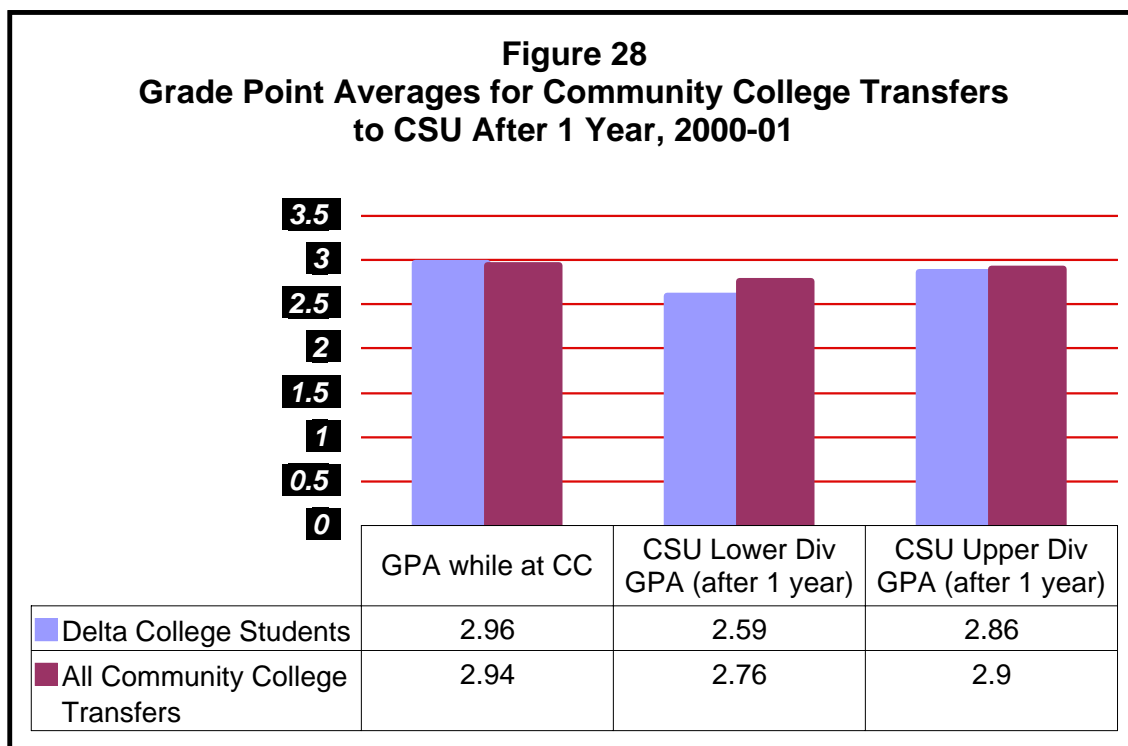

Part Two – Student Success

Grade Point Averages for Students Transferring to CSU Campuses

Data gathered by the CSU Analytical Studies Division suggests that the College’s transfer students perform reasonably well when compared against their colleagues who transfer from other California Community Colleges. Figure 28 provides recent data on student grade point averages for Delta College transfers attending CSU campuses, along with data for all community college transfers. The data suggest that Delta College students perform at or just below the level of all California Community College transfers. Like other community college transfers, Delta College students maintain “C+” averages in their first year at CSU campuses.

Fall 2003

**Report on Institutional Effectiveness
San Joaquin Delta College**

Part Two – Student Success