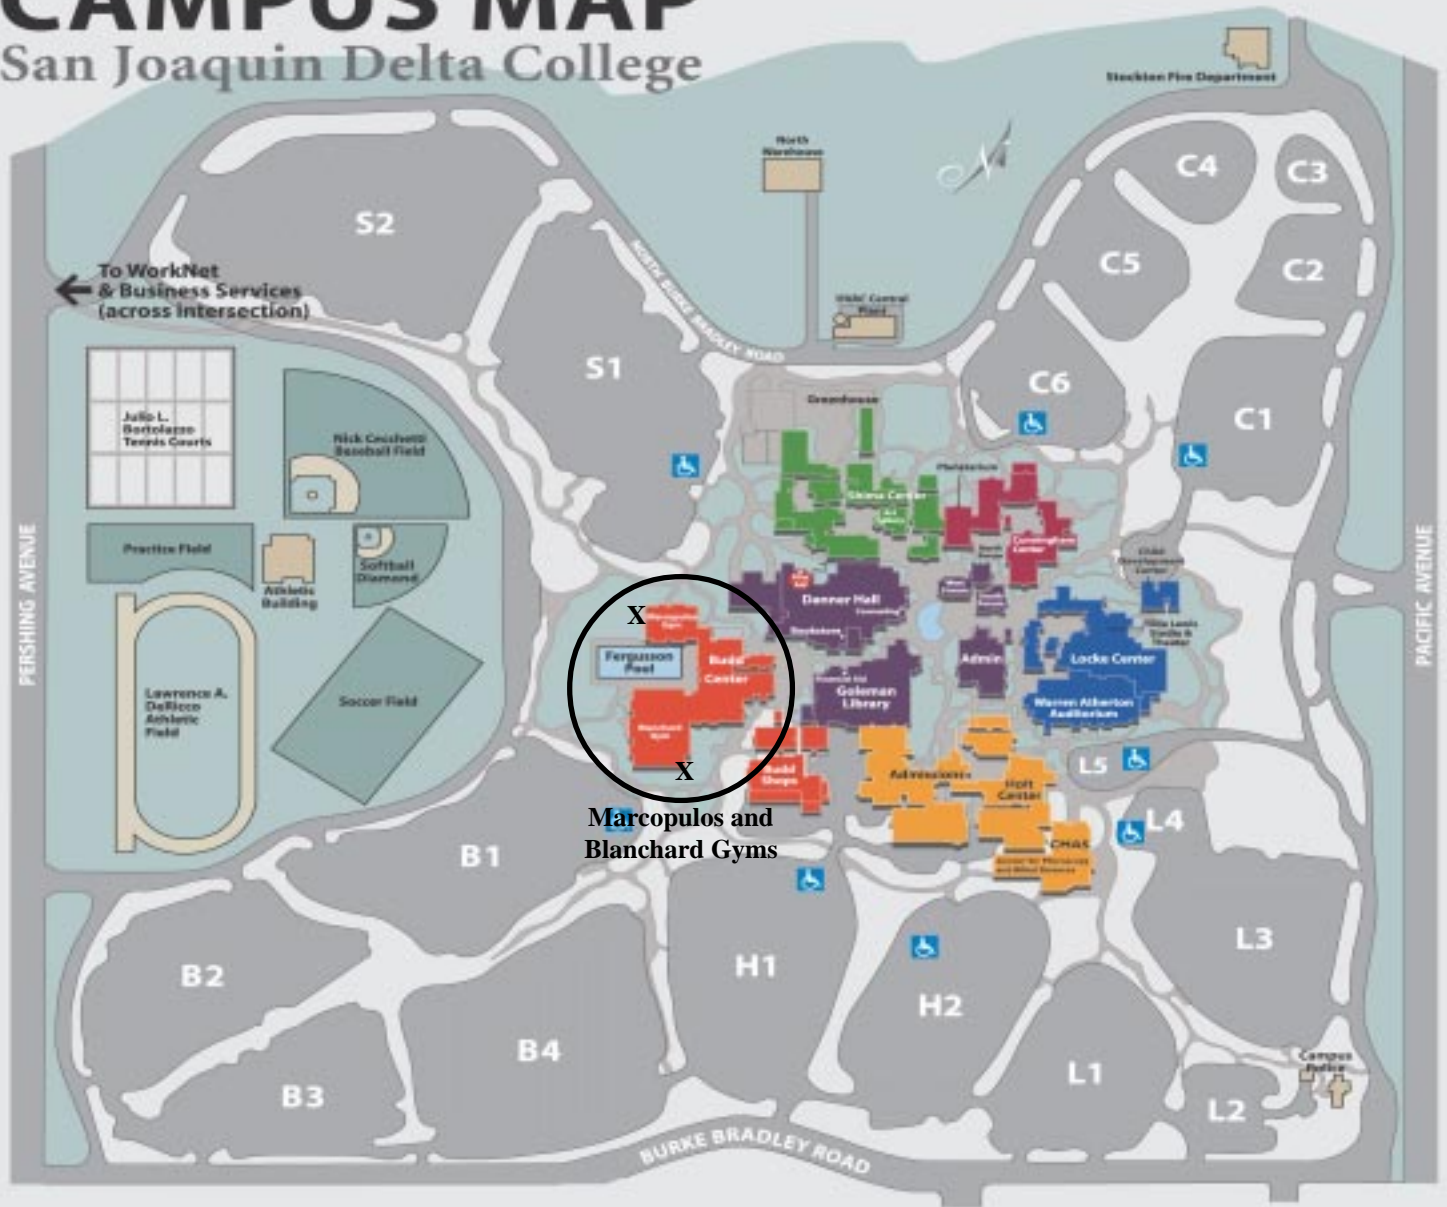

CAMPUS MAP

San Joaquin Delta College

Driving Directions

The San Joaquin Delta College campus is located in north Stockton at 5151 Pacific Avenue.

From Highway 99 it is most convenient to take the Crosstown Freeway to Interstate 5 and head north to March Lane.

From the San Francisco Bay area, take Highway 205 to Interstate 5 and head north to March Lane.

Traveling north or south on Interstate 5, take the March Lane exit and drive east approximately 1.5 miles. Turn left at Pershing Avenue (Outback Steakhouse and John's Incredible Pizza on the corner) and drive north to the college west entrance at Burke Bradley Drive (Football Field entrance).

For athletic events, parking is available in the Budd 1 Parking Lot. You can reach the Athletics office at (209) 954-5176.