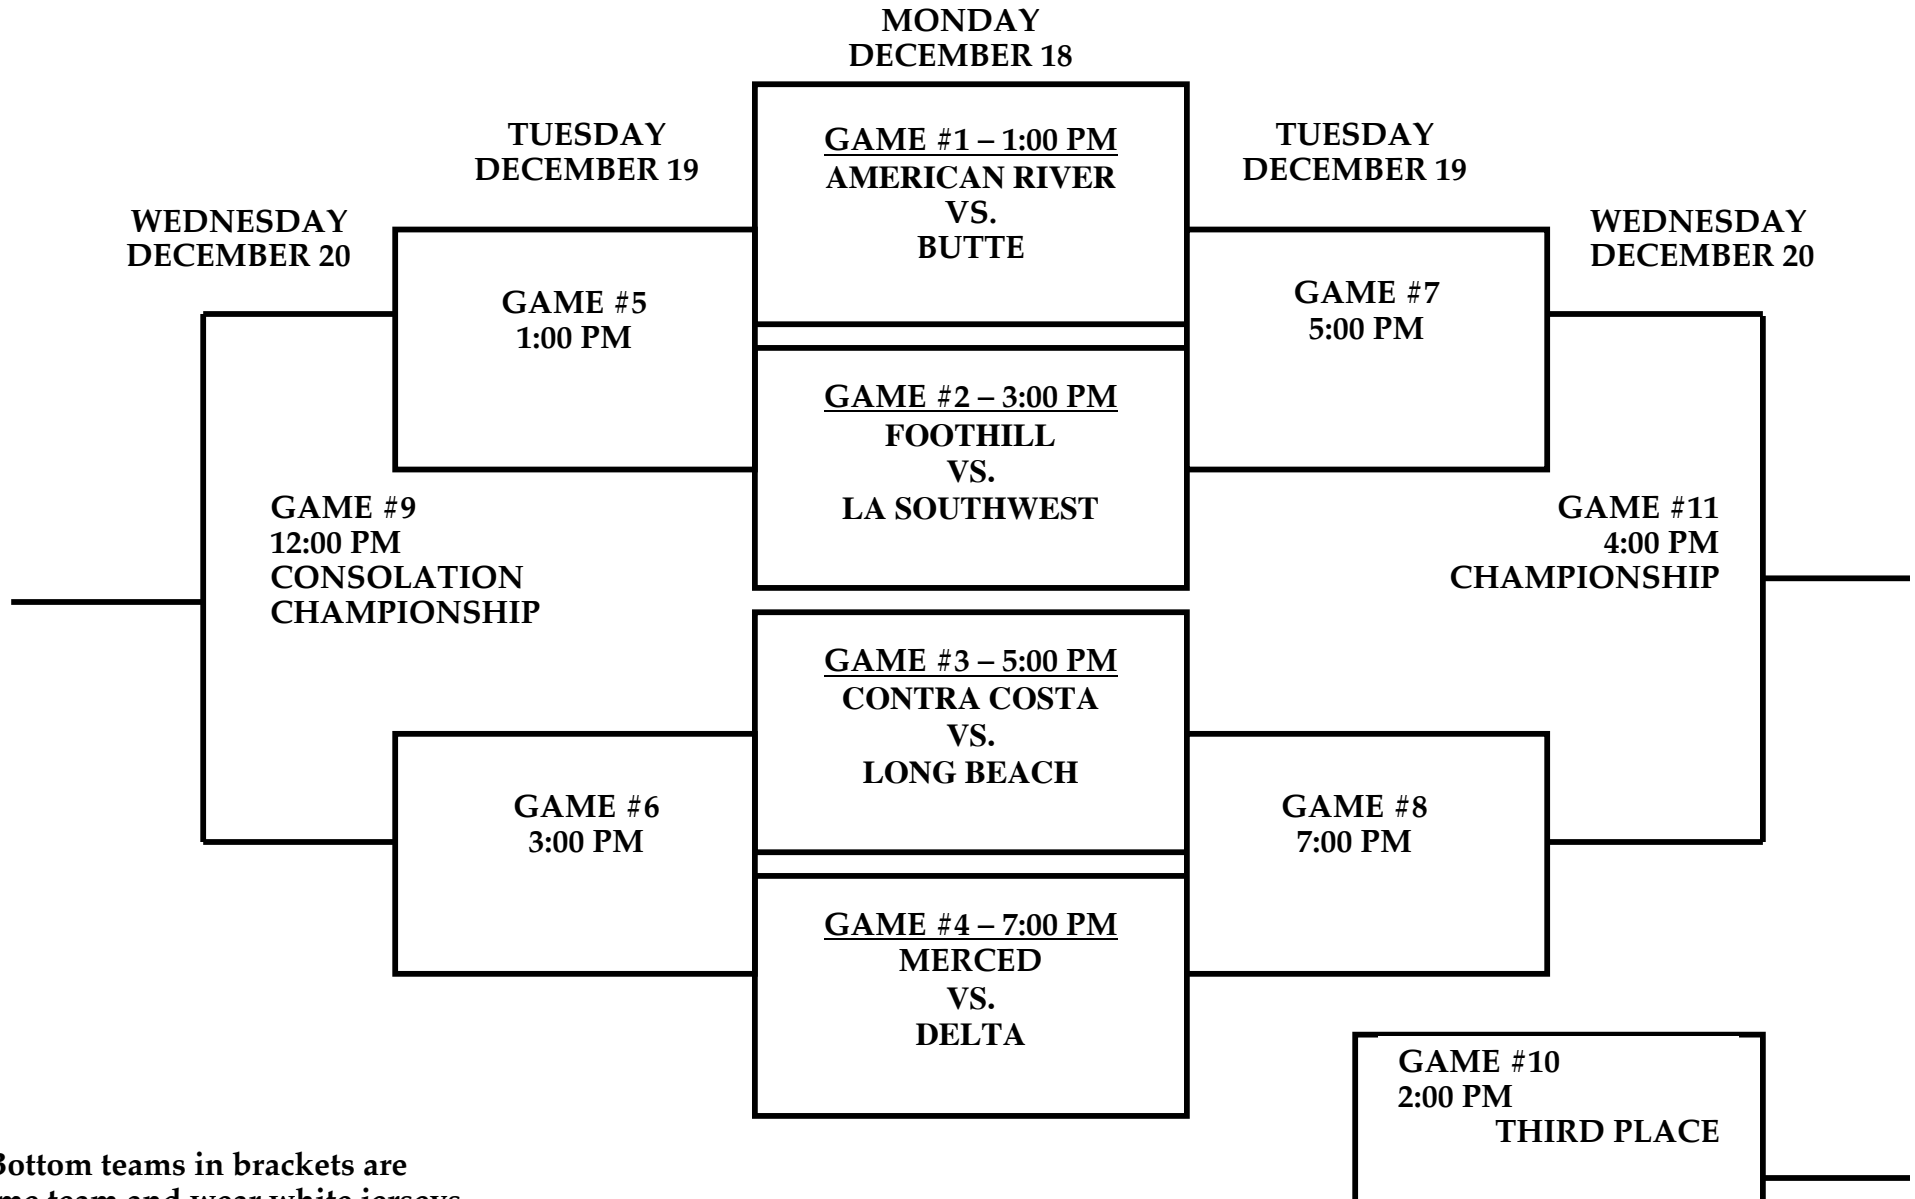

# DELTA CLASSIC WOMEN'S BASKETBALL TOURNAMENT 2006 TOURNAMENT PAIRINGS AND TIME SCHEDULE

MONDAY  
DECEMBER 18

TUESDAY  
DECEMBER 19

TUESDAY  
DECEMBER 19

WEDNESDAY  
DECEMBER 20

WEDNESDAY  
DECEMBER 20

\*\*Bottom teams in brackets are home team and wear white jerseys.