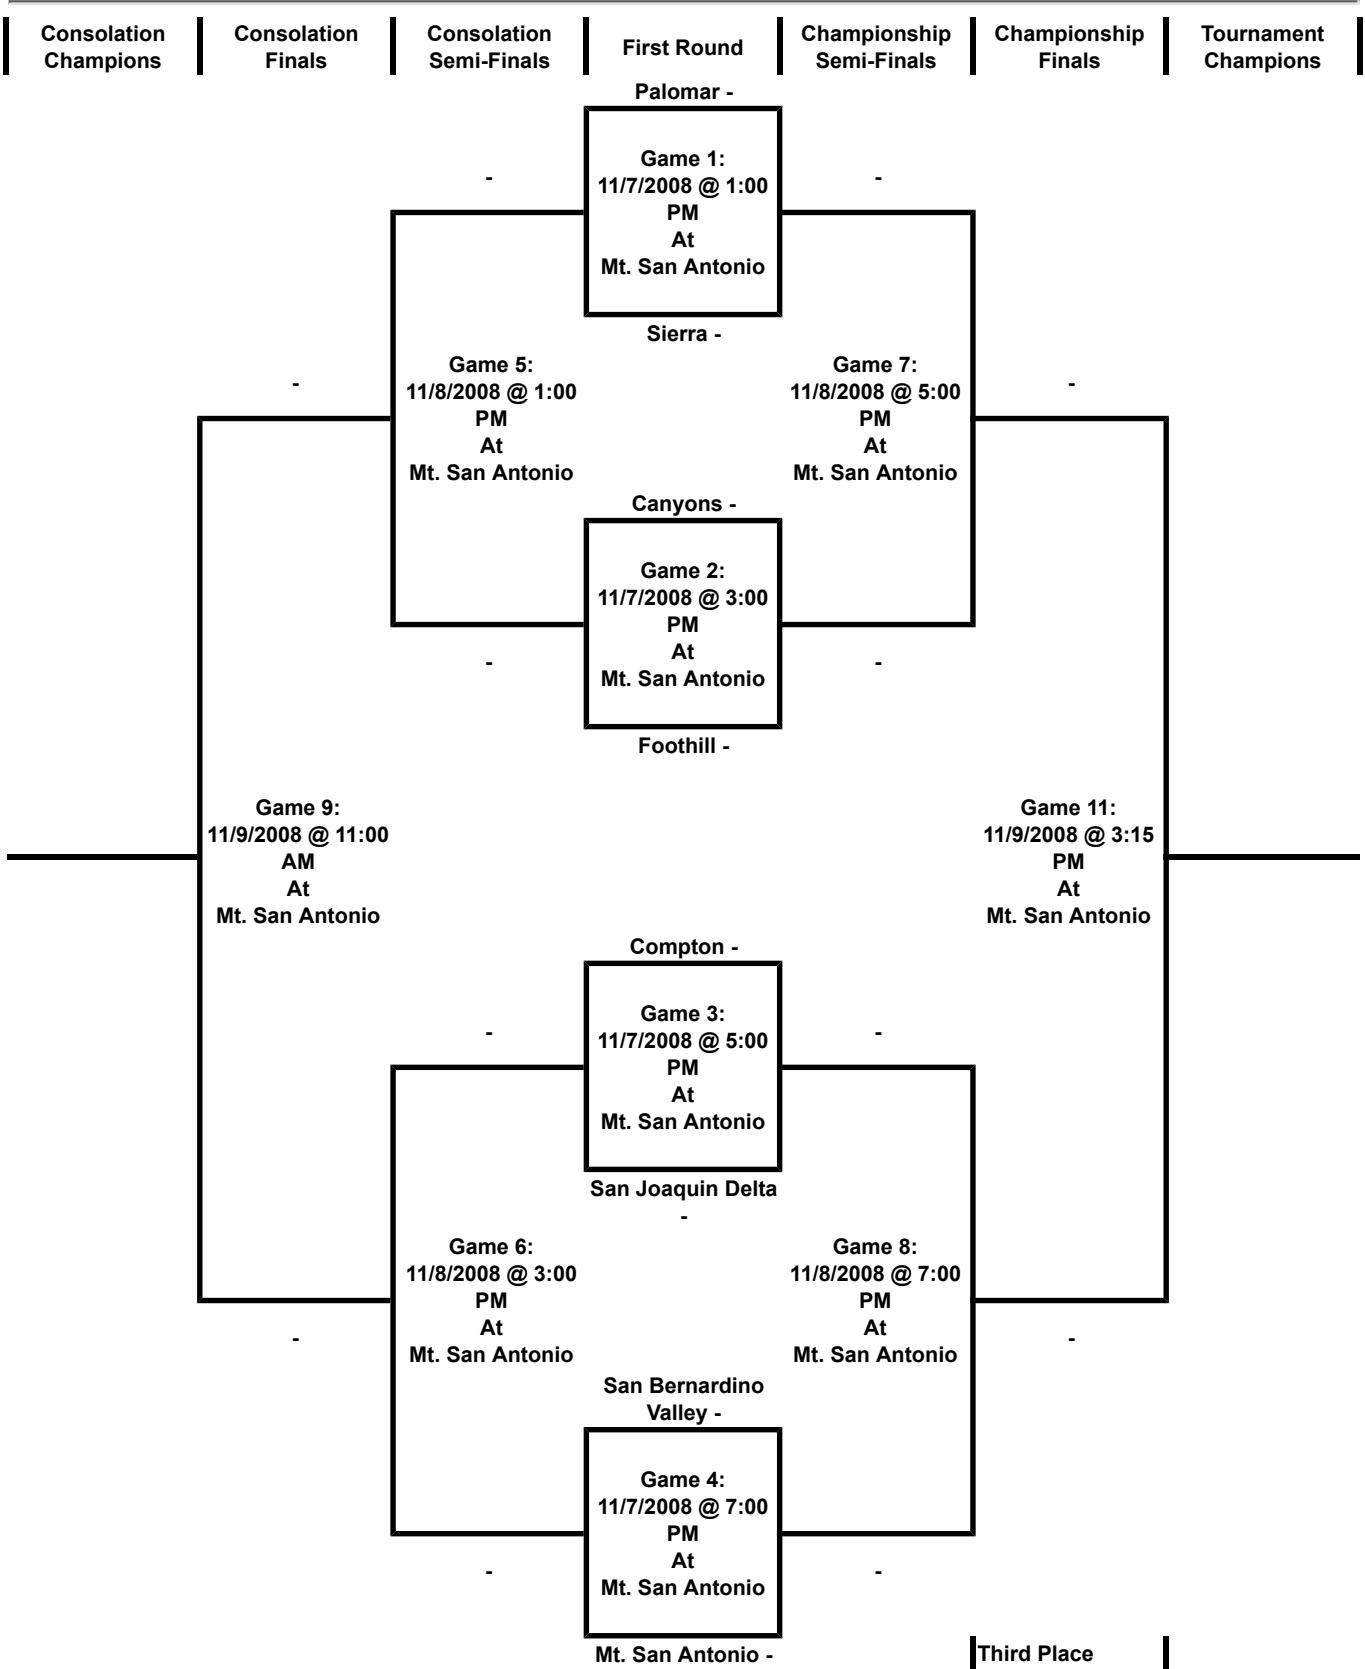

MT. SAC TIP-OFF TOURNAMENT
11/7-9/2008

**Game 10:
11/9/2008 @ 1:00
PM
At
Mt. San Antonio**

***** Bottom team is home team wearing white jerseys *****