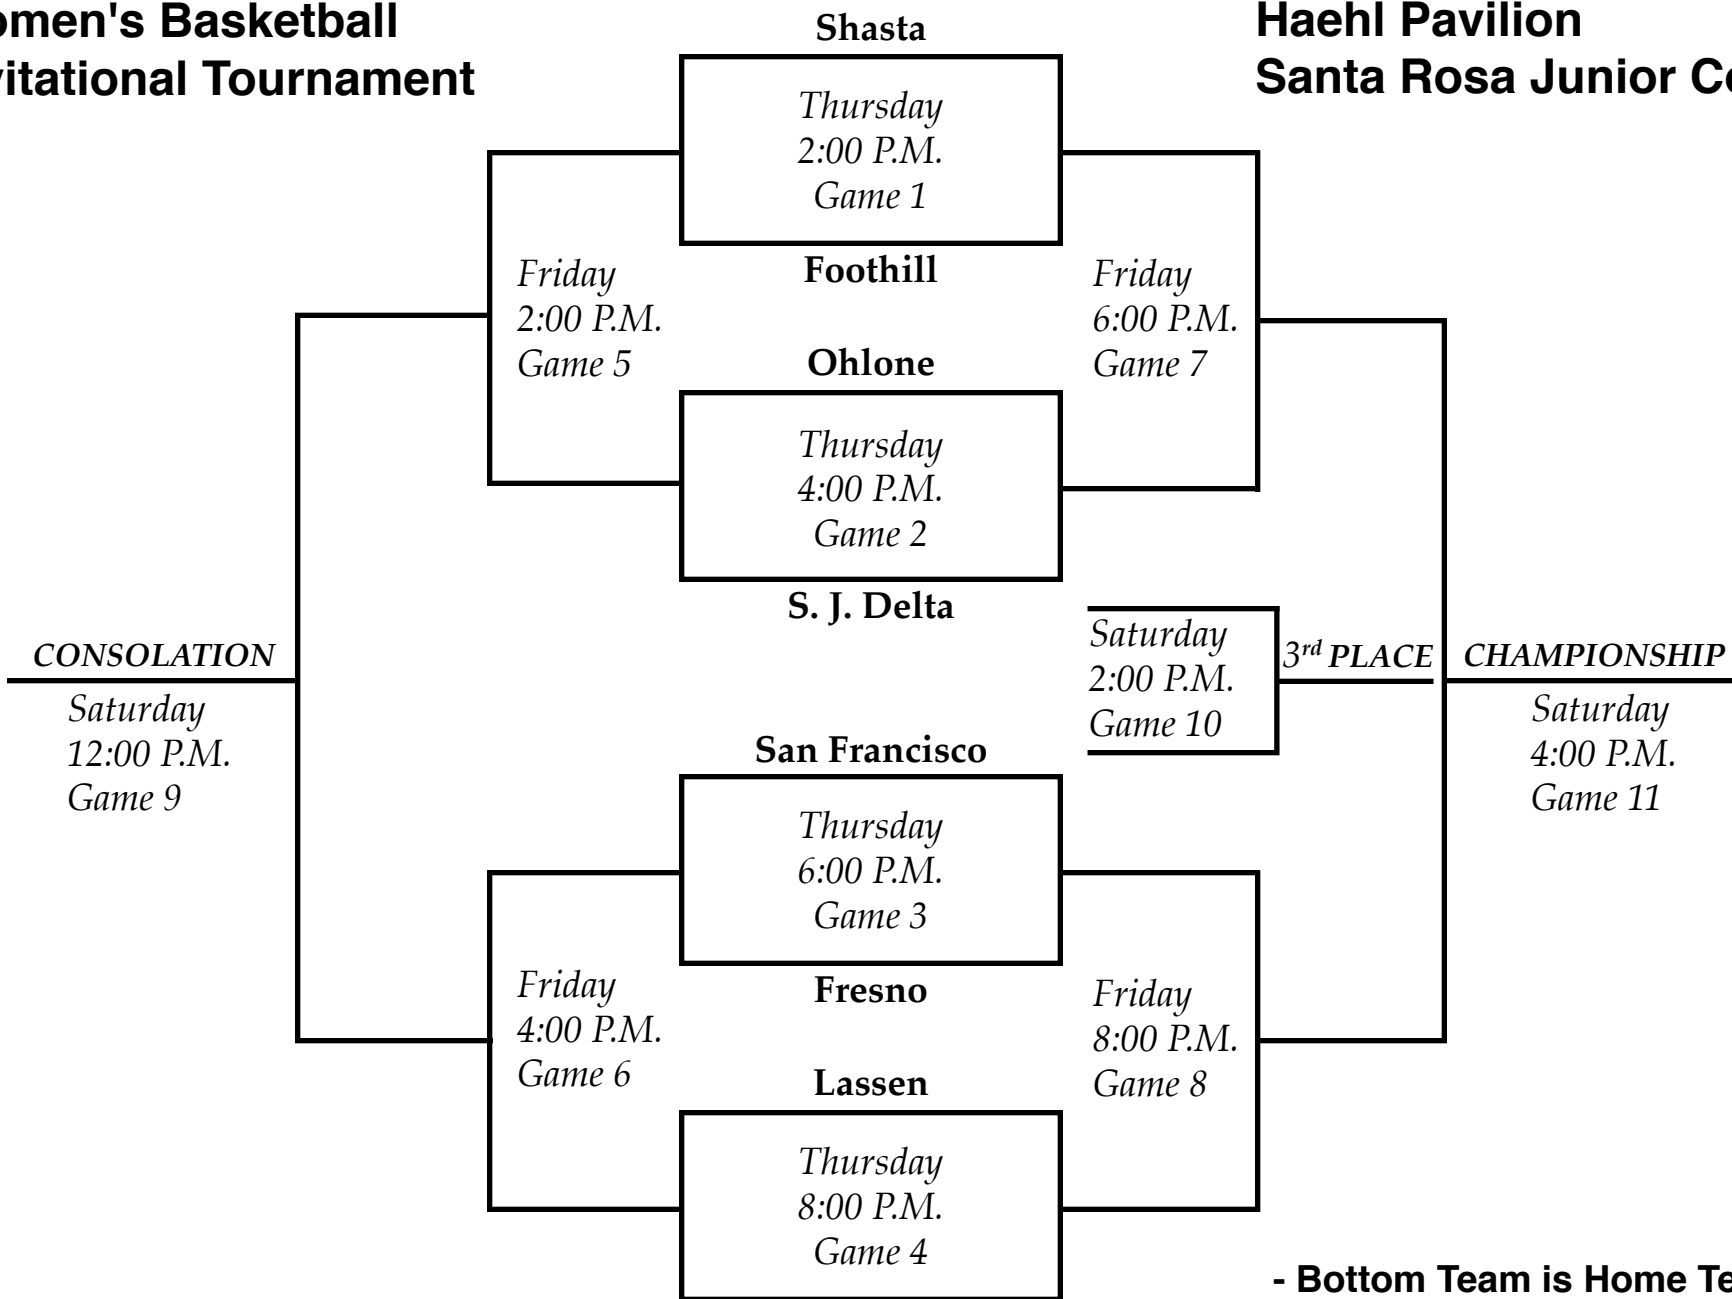

**SANTA ROSA JUNIOR COLLEGE
Women's Basketball
Invitational Tournament**

**December 11, 12, 13, 2008
Haehl Pavilion
Santa Rosa Junior College**

**Upper teams are Visitors
Lower teams are Home**

- **Bottom Team is Home Team**
- **Wear Light/White Uniform**
- **Home Bench is South of Table**