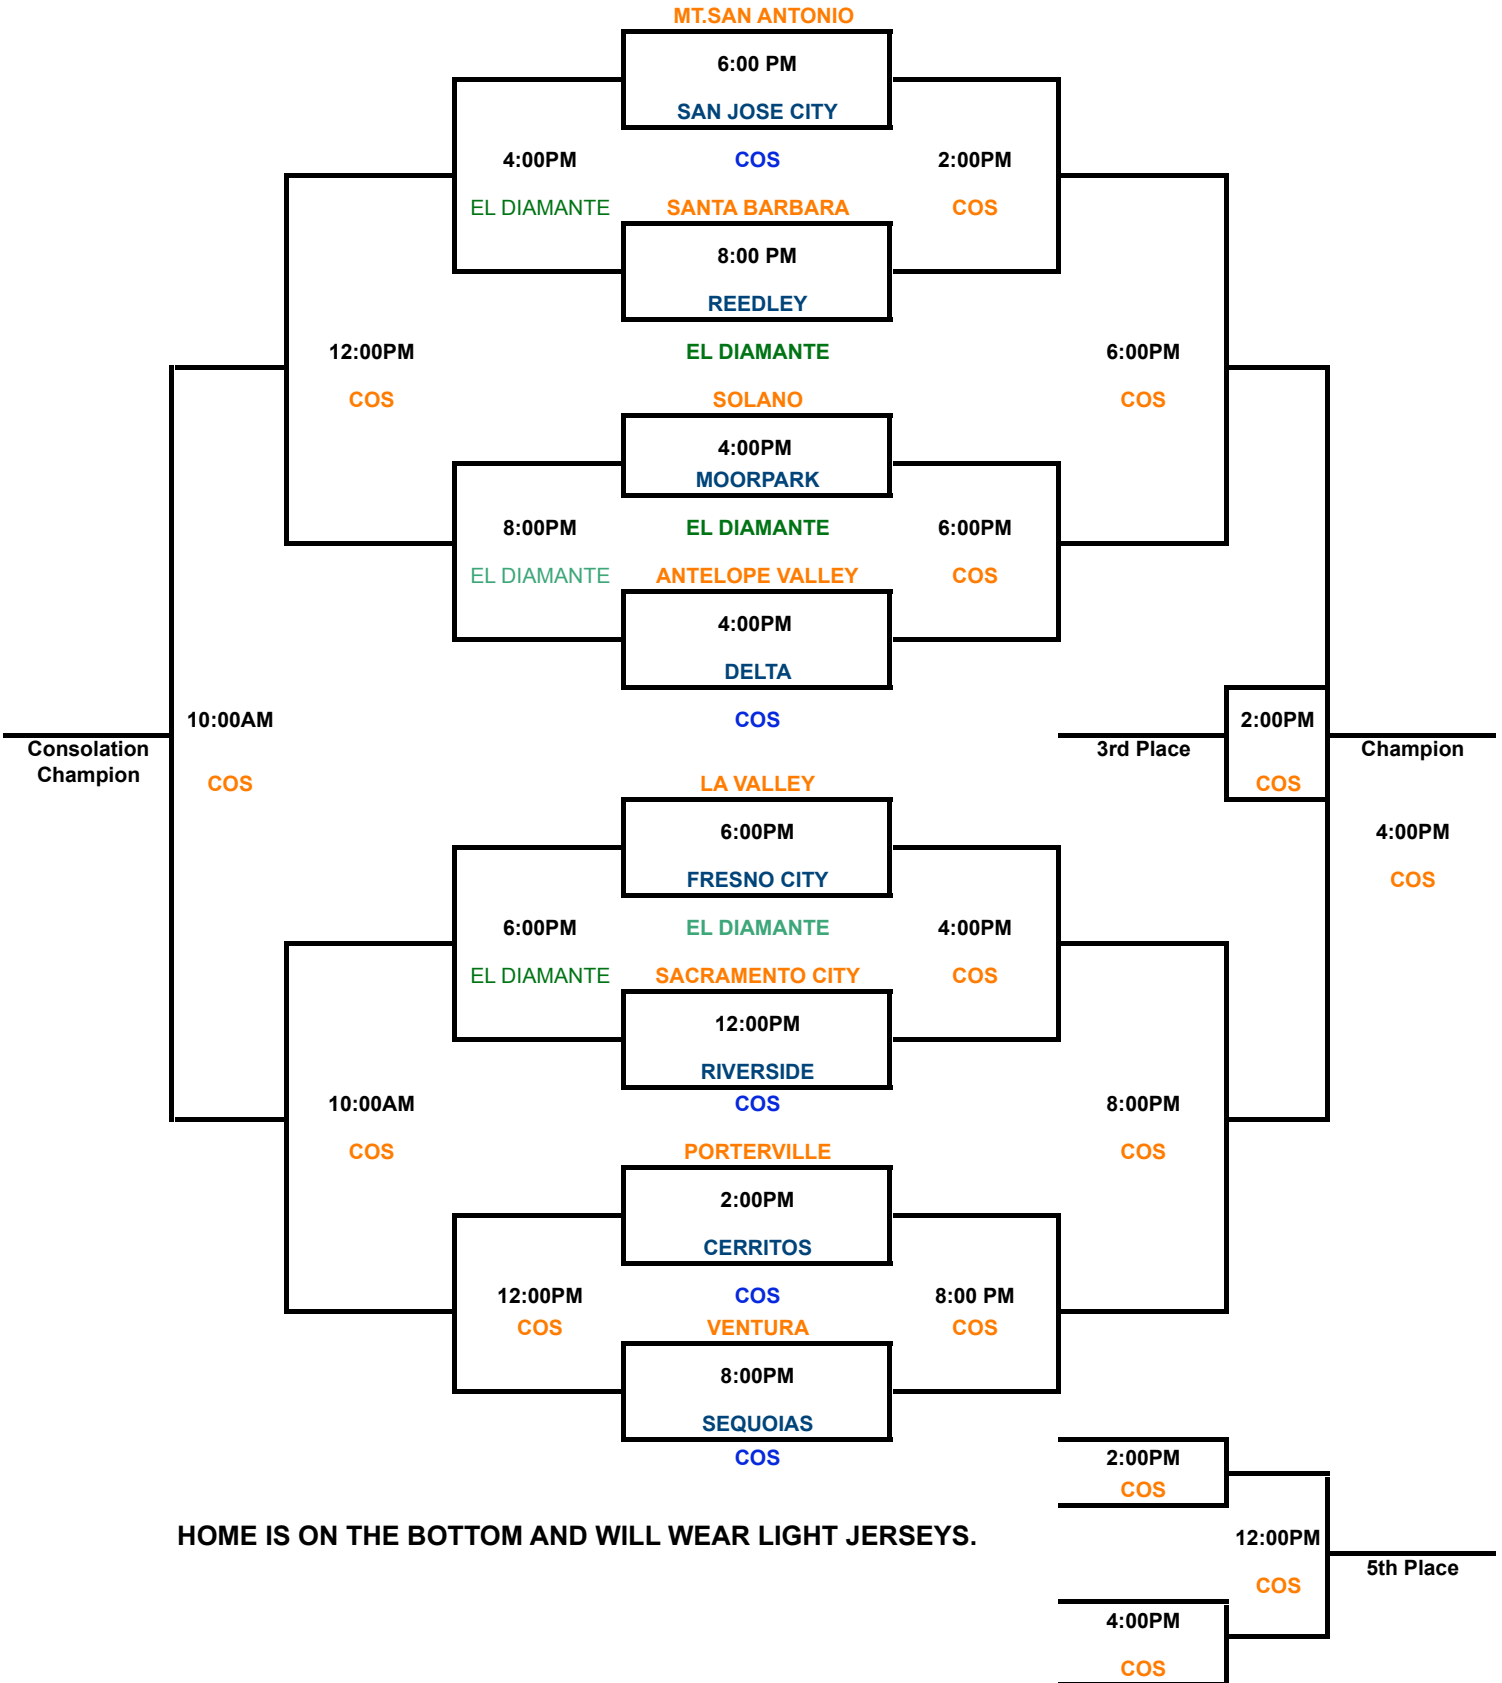

2008 Tom Gilcrest Invitational

DEC 4,5,6,7 College of the Sequoias

Sunday Saturday Friday Thursday Friday Saturday Sunday

HOME IS ON THE BOTTOM AND WILL WEAR LIGHT JERSEYS.