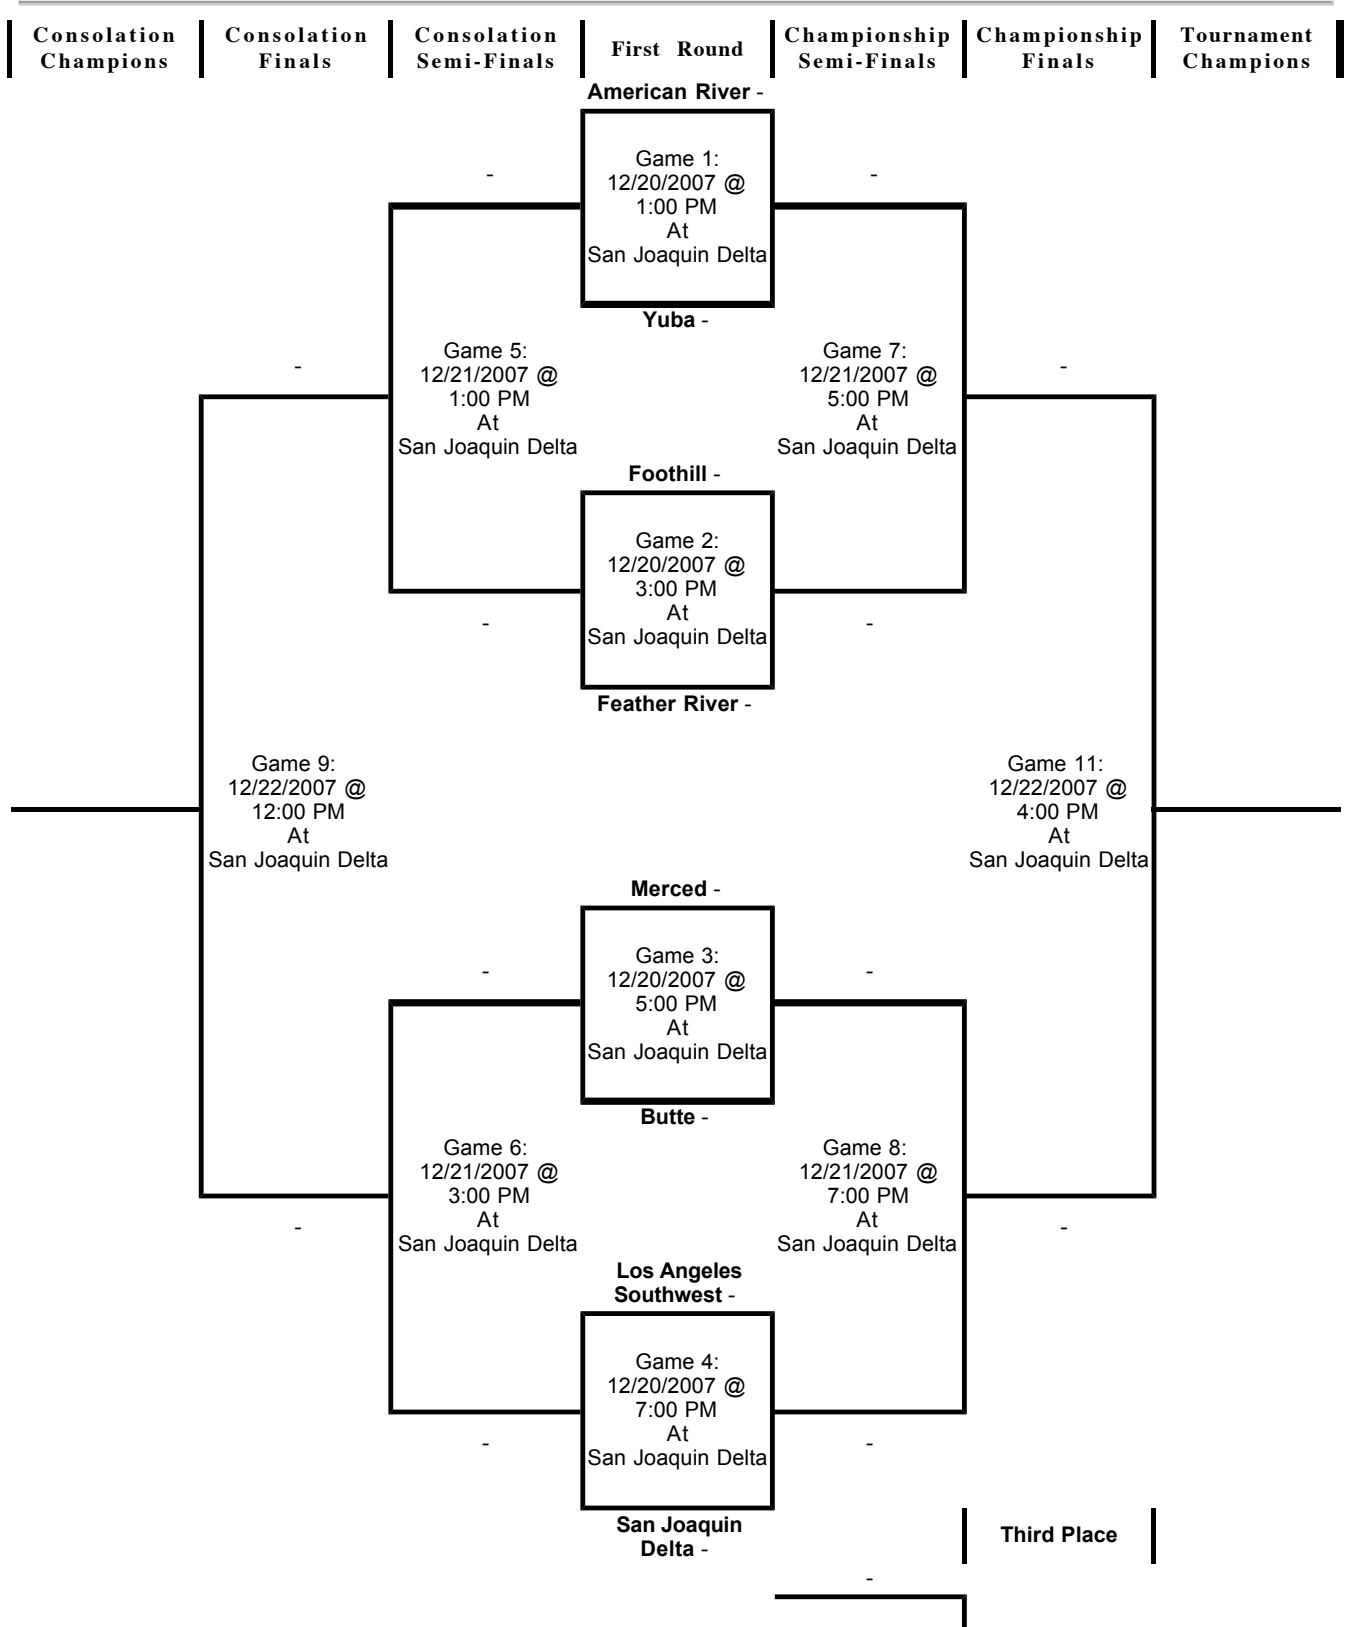

DELTA CLASSIC WOMENS BASKETBALL TOURNAMENT
12/20-22/2007

Game 10:
12/22/2007 @
2:00 PM
At
San Joaquin Delta

*** Bottom team is home team wearing white jerseys ***