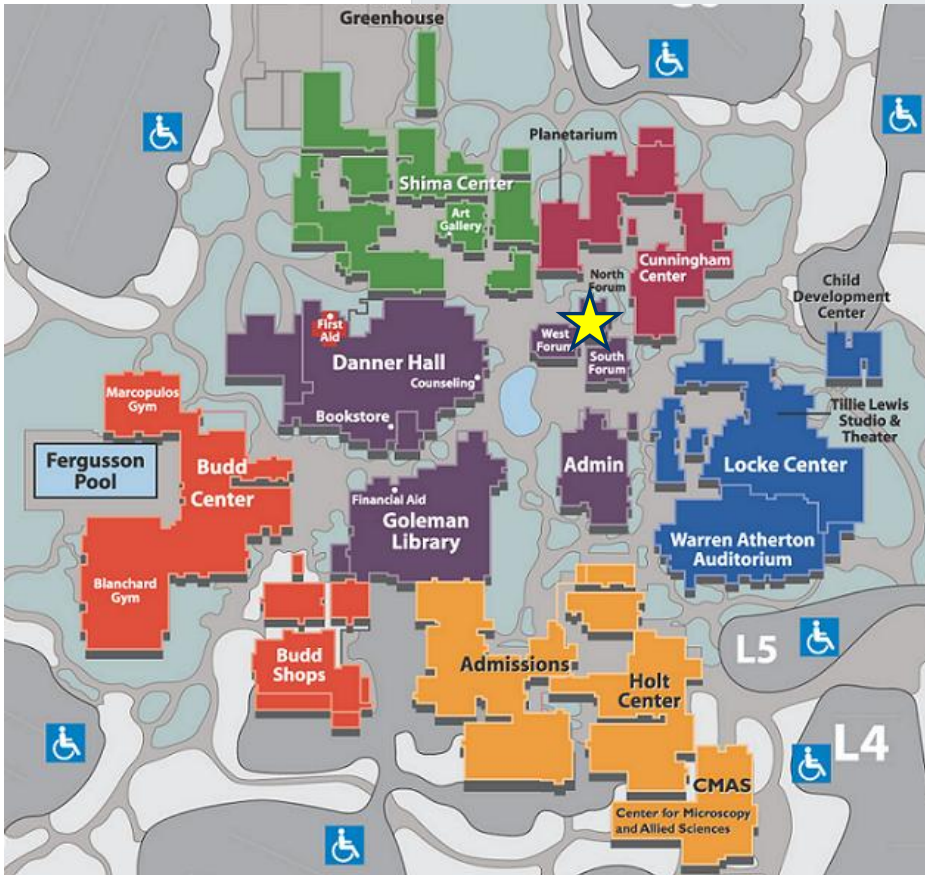

CAMPUS MAP

San Joaquin Delta College

CalWORKs Assessment
Offices
5405 North Pershing Avenue
(209) 870-7013

★ SJDC CalWORKs Program Offices

Forum Building
Rooms 109, 110, 201 and 202
5151 Pacific Avenue
Stockton, CA 95207
(209) 954-5404