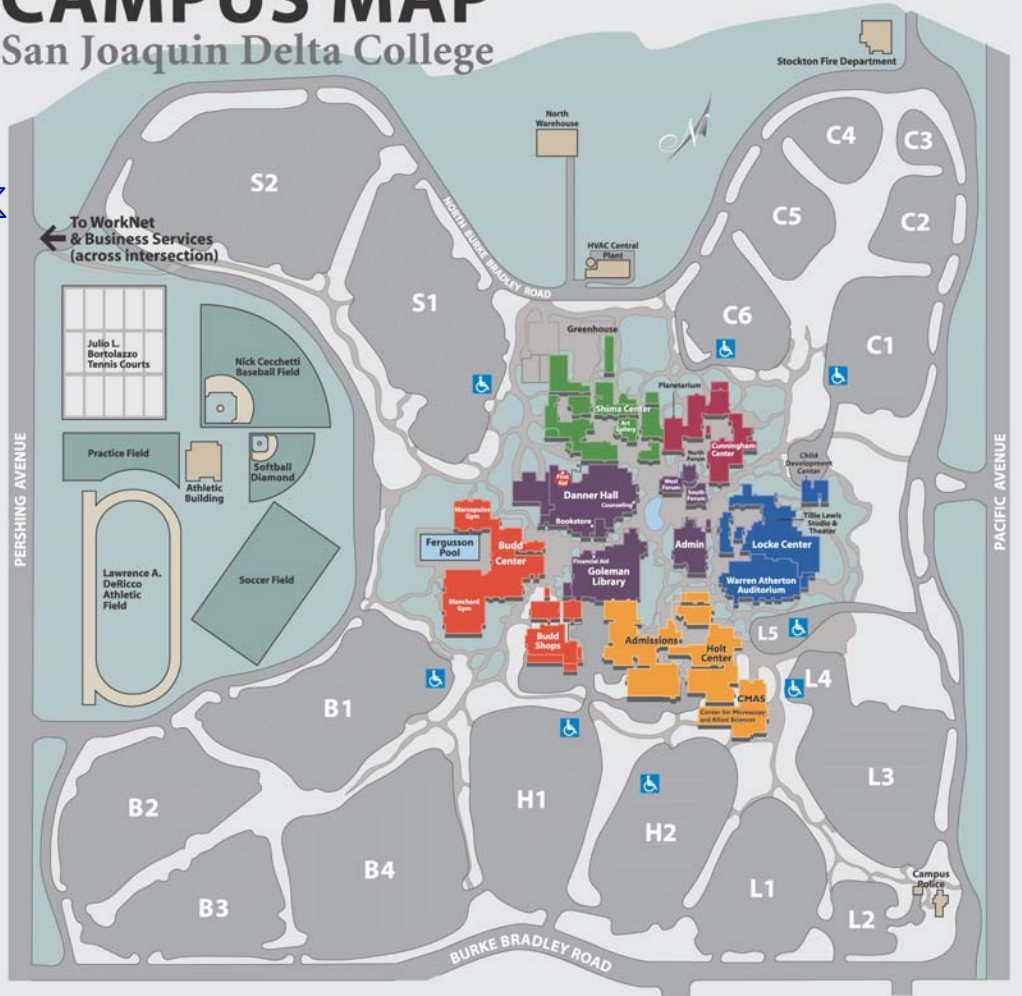

CAMPUS MAP

San Joaquin Delta College

CalWORKs Assessment
Offices
5405 North Pershing Avenue
(209) 870-7013

★ SJDC CalWORKs Program Offices

Forum Building
Rooms 109, 110, 201 and 202
5151 Pacific Avenue
Stockton, CA 95207
(209) 954-5404