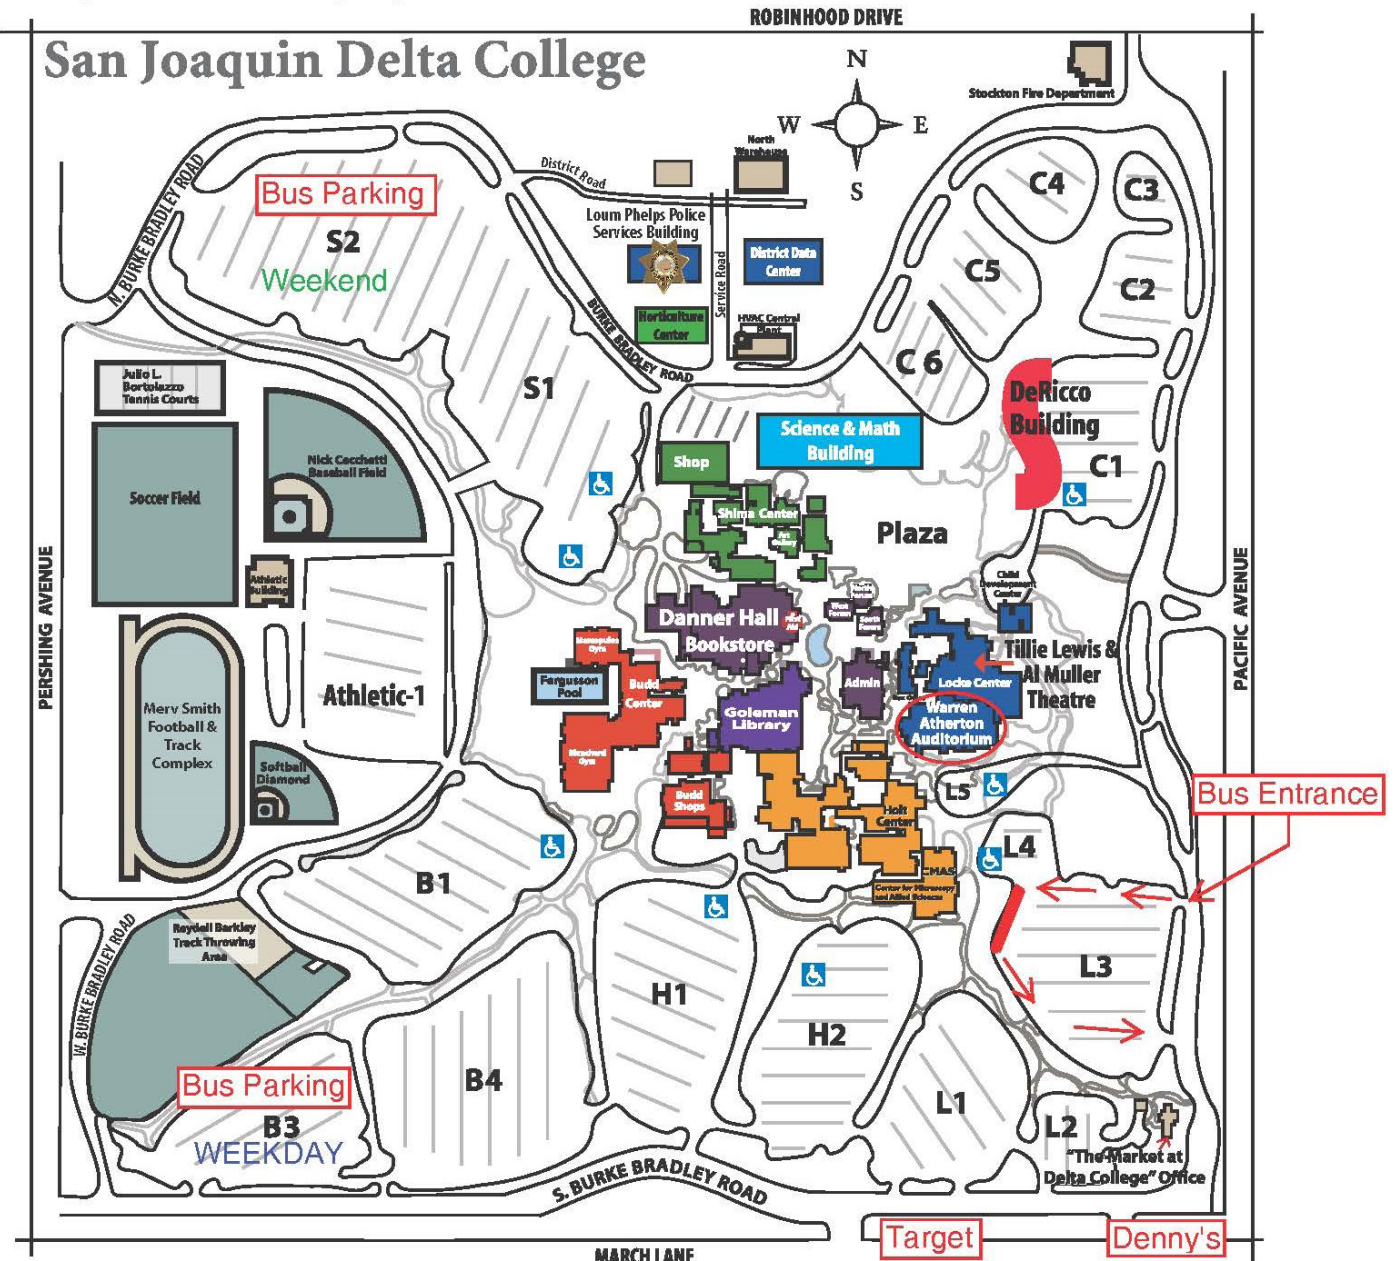

Delta College Police Department (209) 954-5000
5151 Pacific Ave, Stockton, CA 95207

CAMPUS MAP

Special Event Bus Parking Information (Athletics not included)

- Bus Un/Loading is available in Loce 3 (L-3) parking lot ONLY
- Bus parking in L-3 is prohibited
- WEEKDAY bus parking is allowed in the Budd 3 (B-3) parking lot
- Weekend bus parking is allowed in the Shima 2 (S-2) parking lot
- Parking lot speed limit is 10mph, enforced 24/7