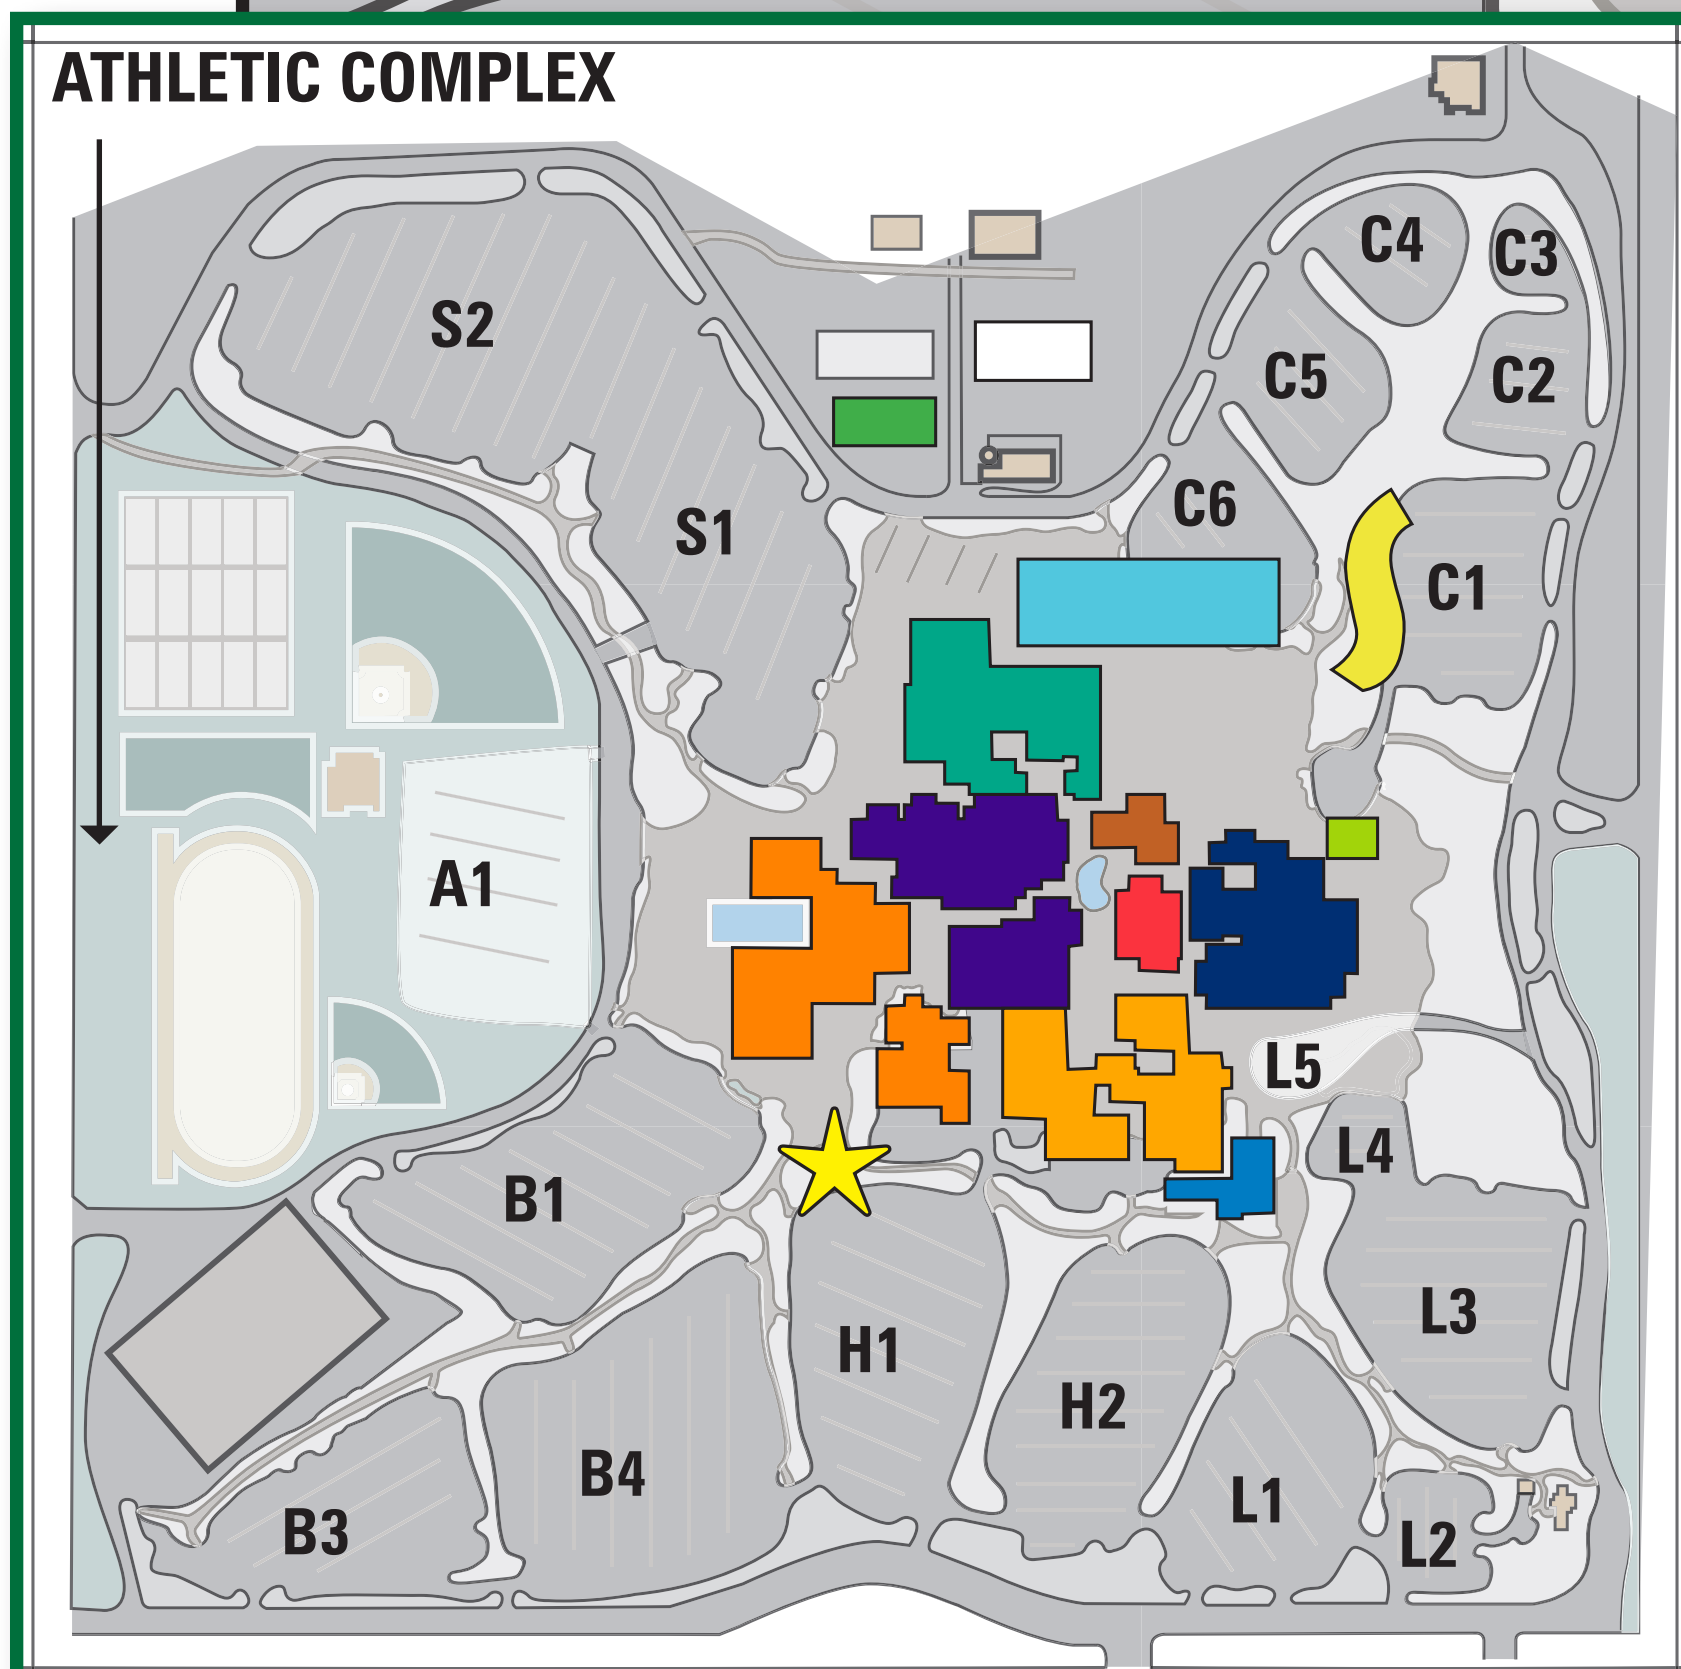

Robinhood Drive

Pershing Avenue

Pacific Avenue

**PARKING LOT LEGEND**

- A = Athletic
- B = Budd
- C = Cunningham
- H = Holt
- L = Locke
- S = Shima

★ You are here

Updated 1/3/2024

**POLICE DEPARTMENT: 954-5000**